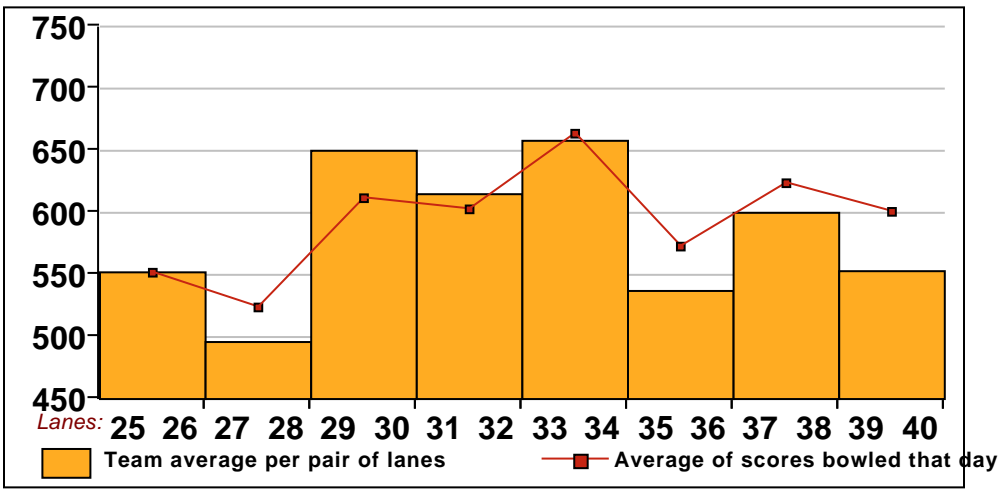

Team Average vs Avg of Scores