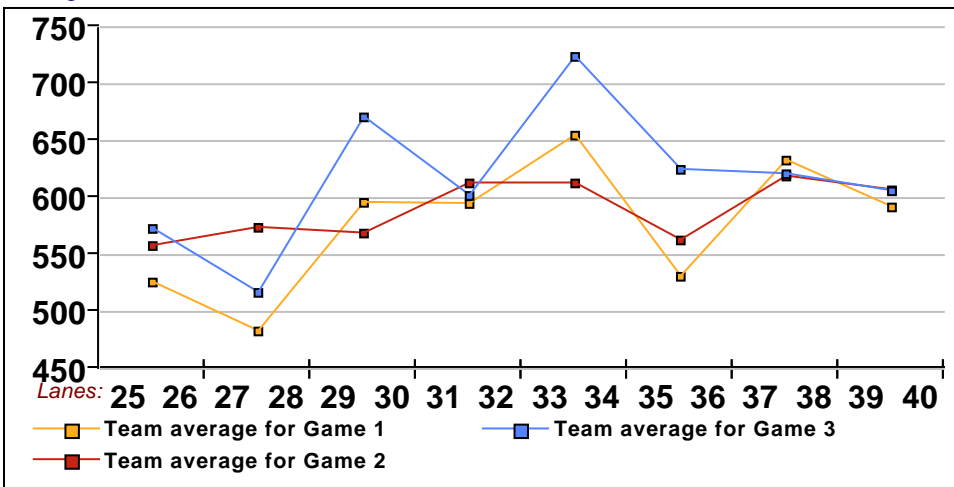

Average of Scores for Each Game