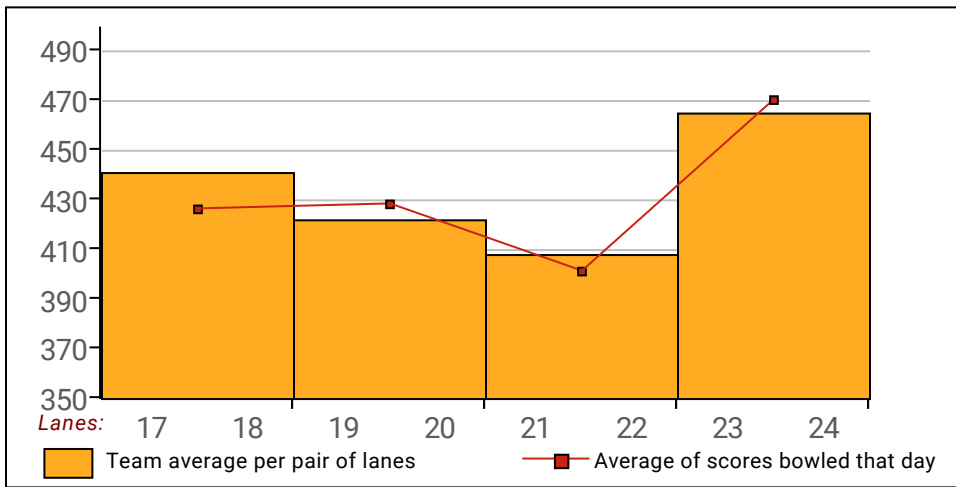

Team Average vs Avg of Scores