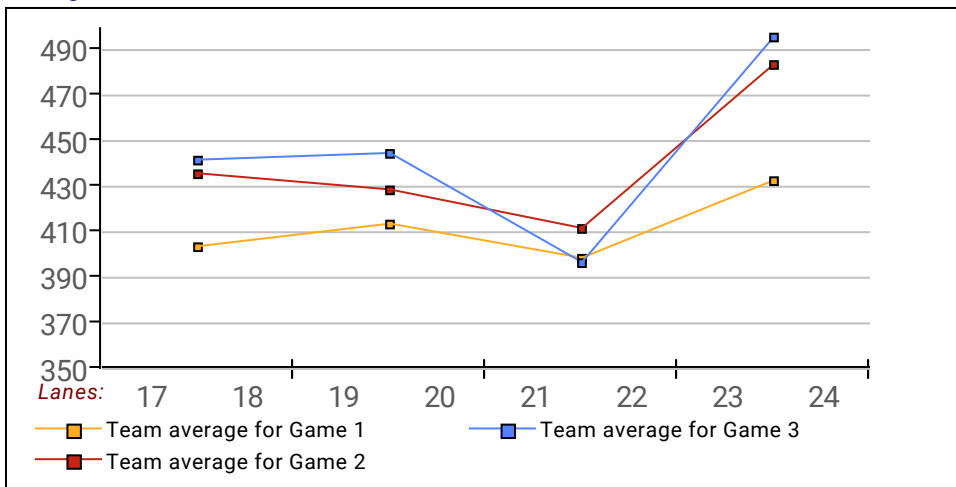

Average of Scores for Each Game