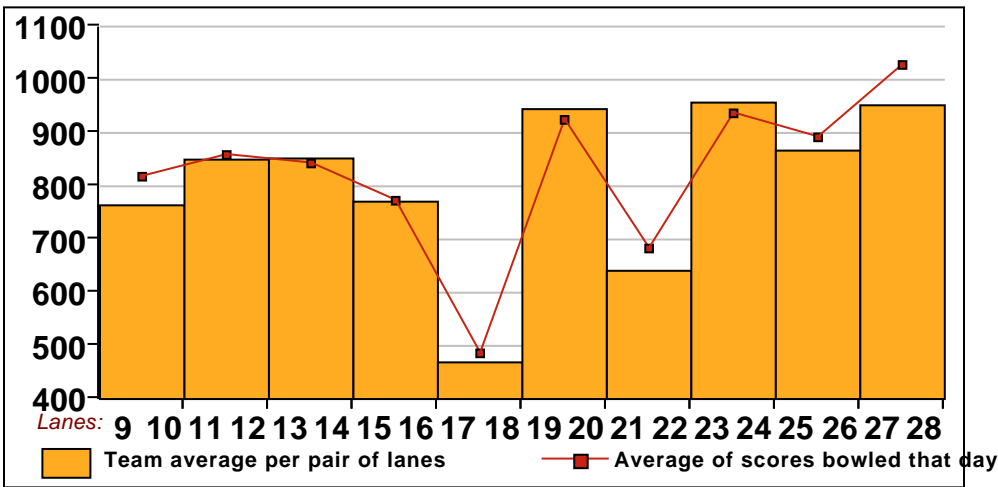

Team Average vs Avg of Scores