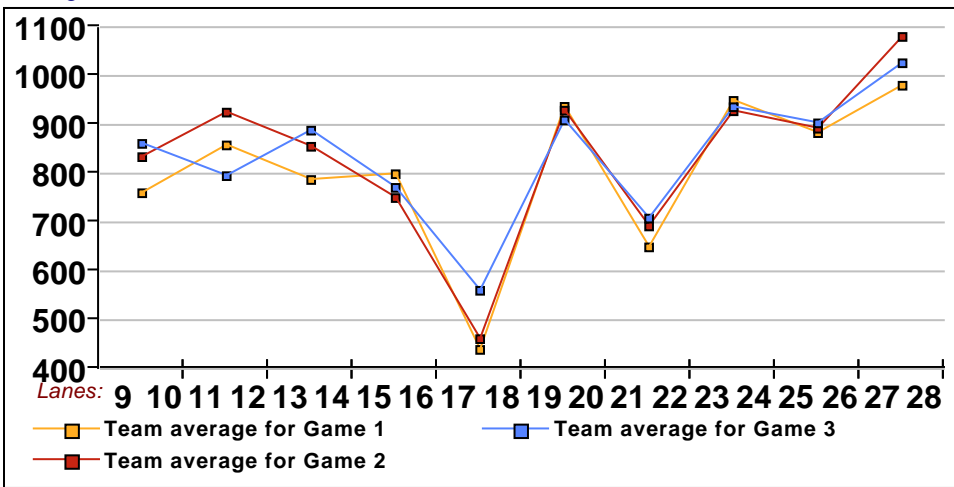

Average of Scores for Each Game