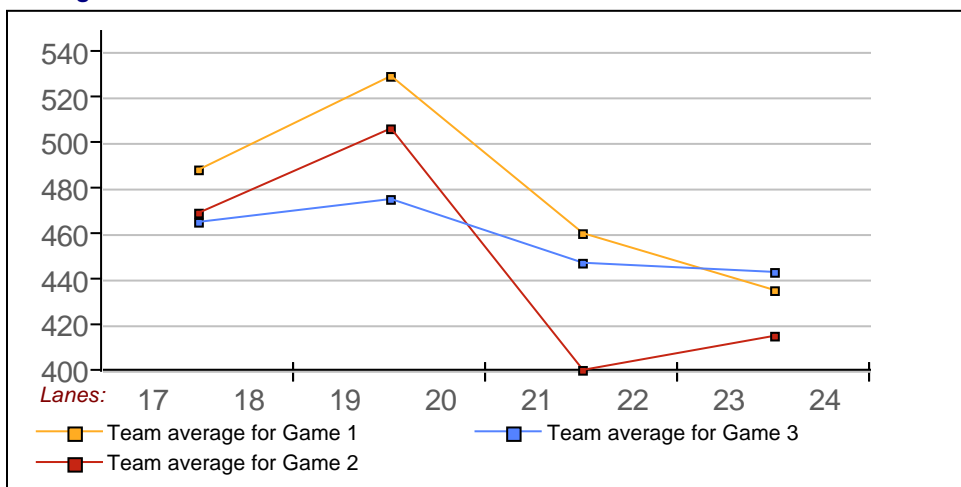

Average of Scores for Each Game