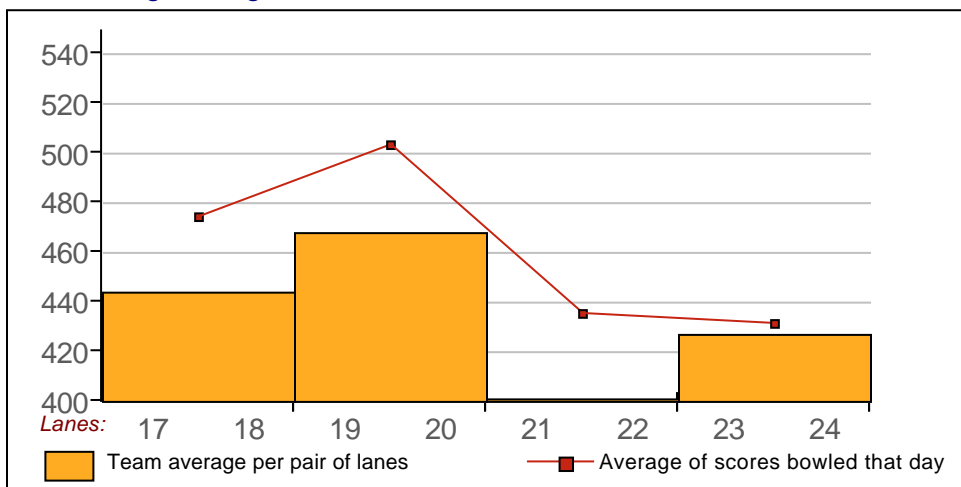

Team Average vs Avg of Scores