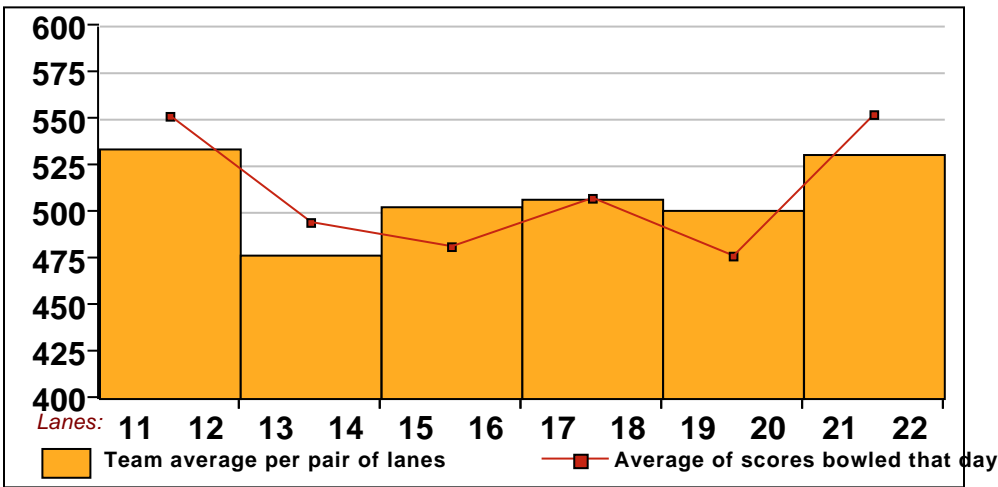

Team Average vs Avg of Scores