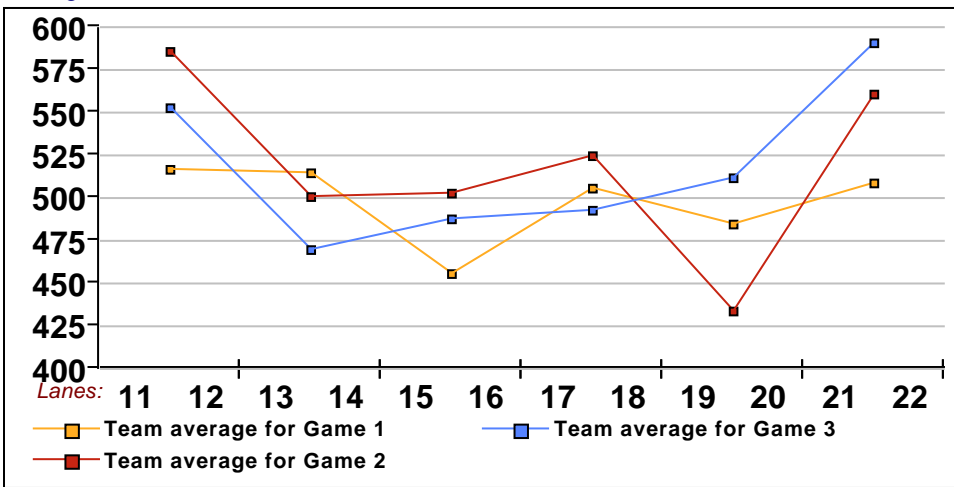

Average of Scores for Each Game