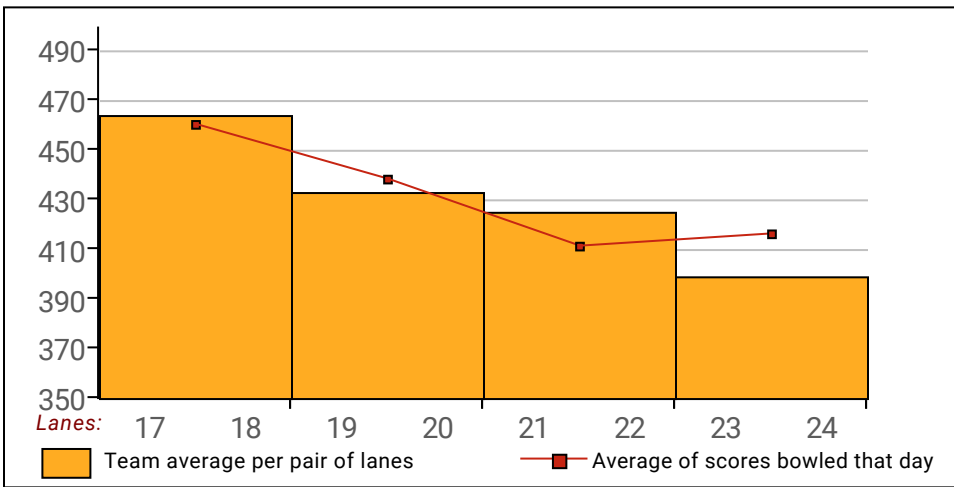

Team Average vs Avg of Scores