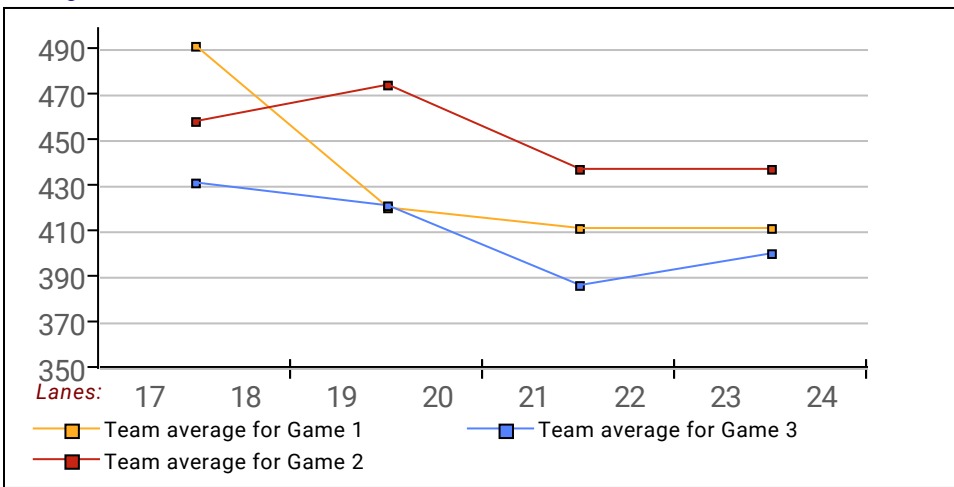

Average of Scores for Each Game