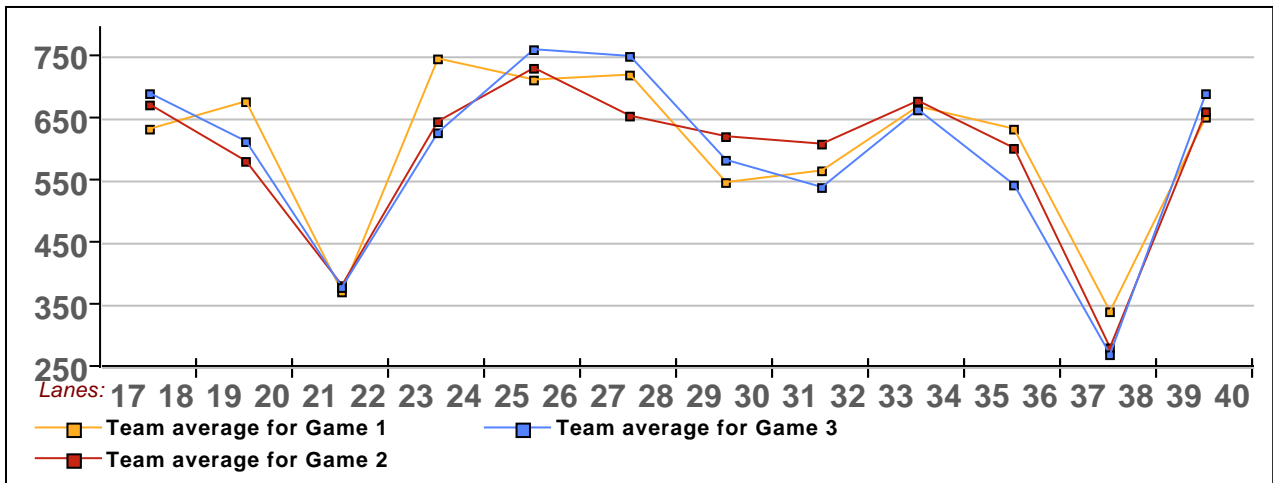

Average of Scores for Each Game