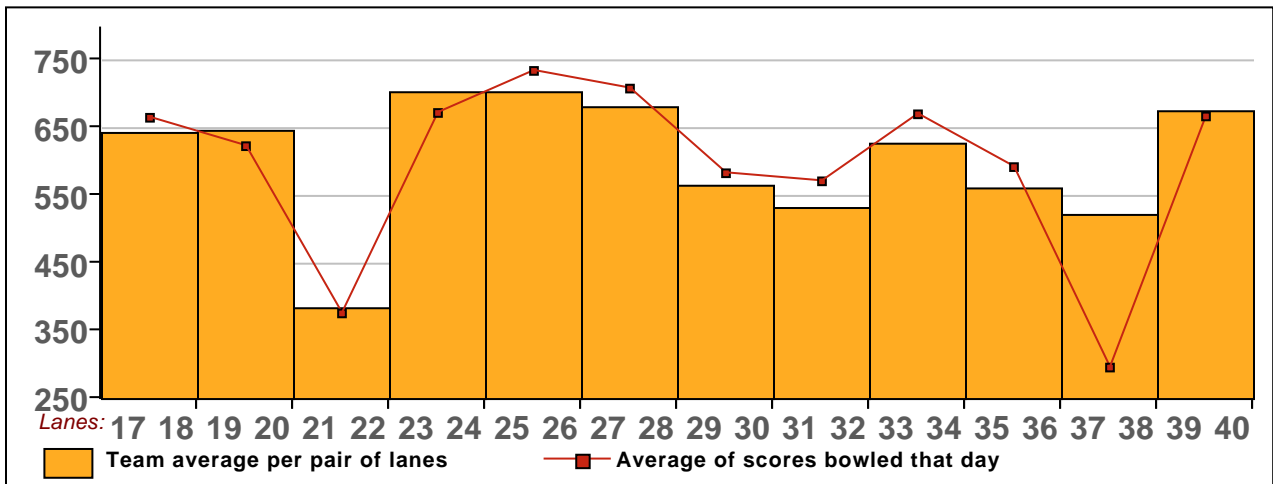

Team Average vs Avg of Scores