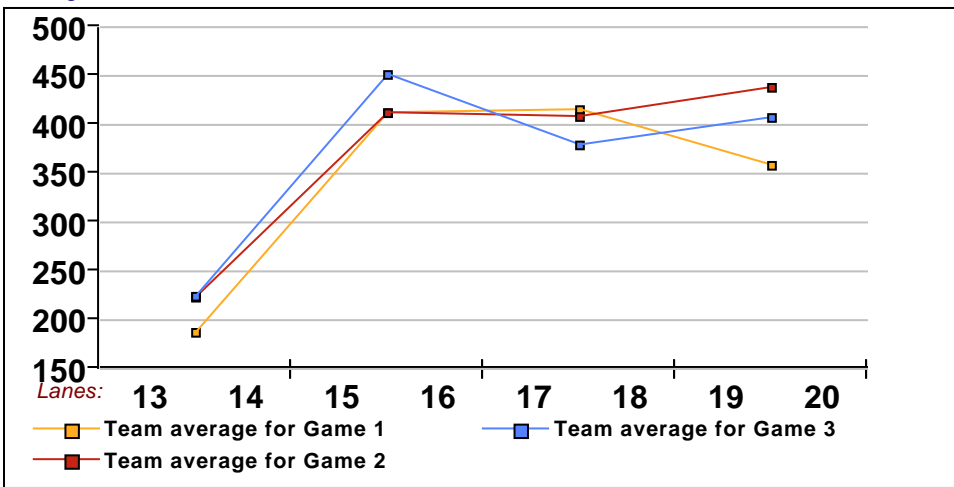

Average of Scores for Each Game