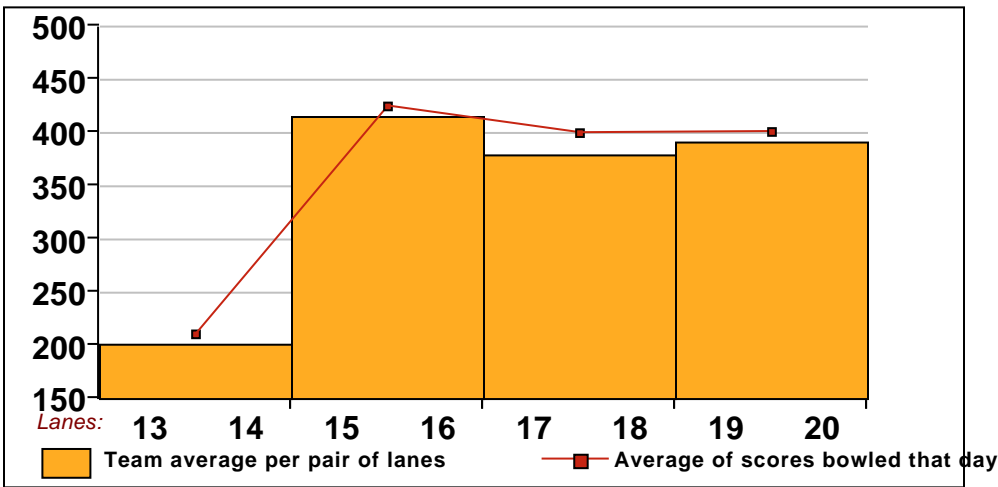

Team Average vs Avg of Scores