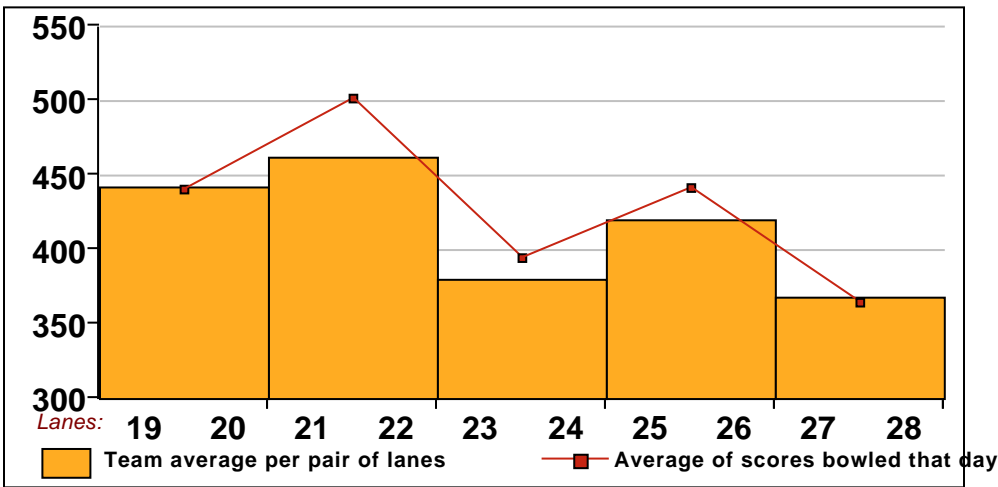

Team Average vs Avg of Scores