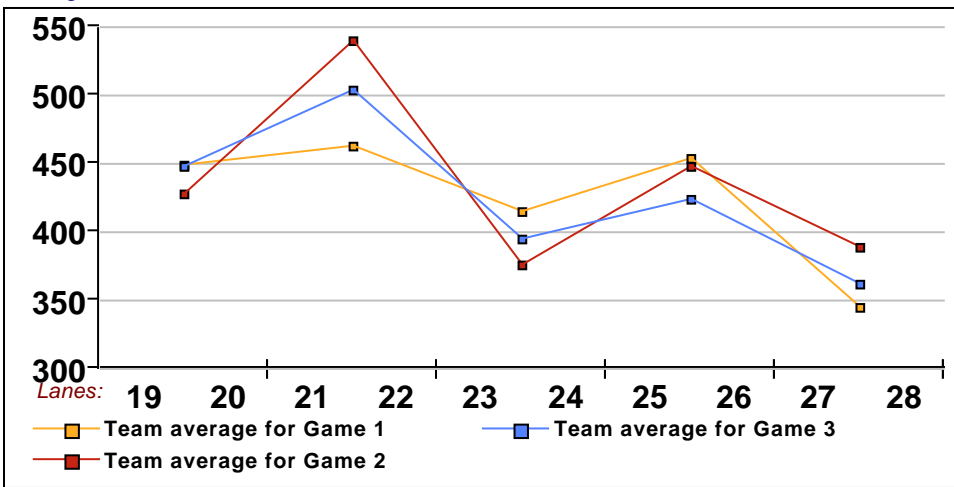

Average of Scores for Each Game