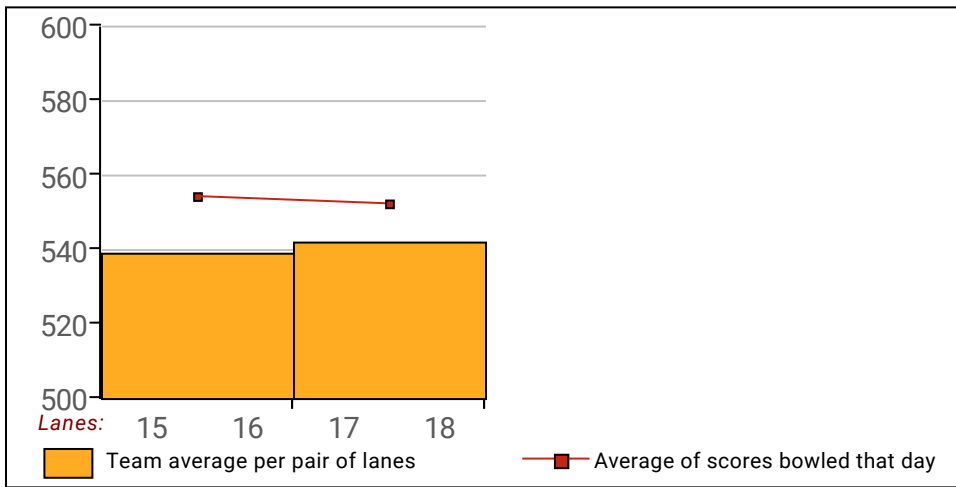

Team Average vs Avg of Scores