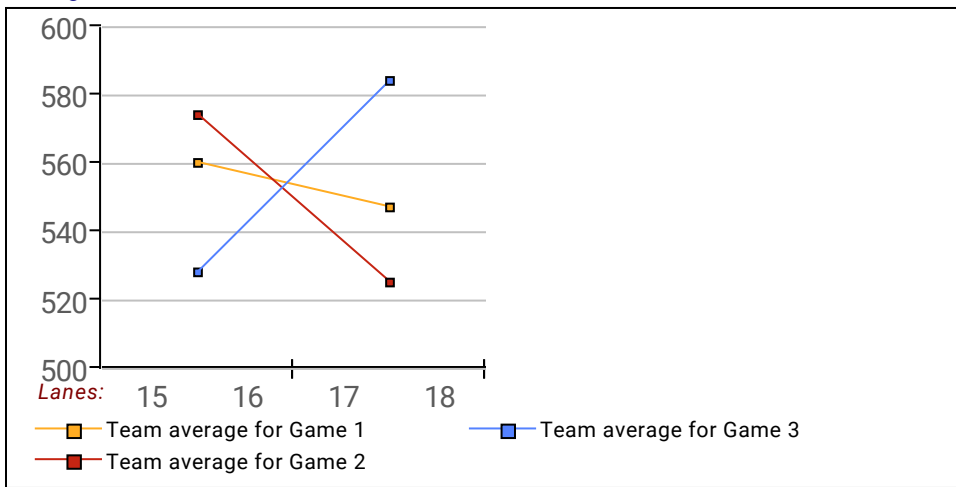

Average of Scores for Each Game