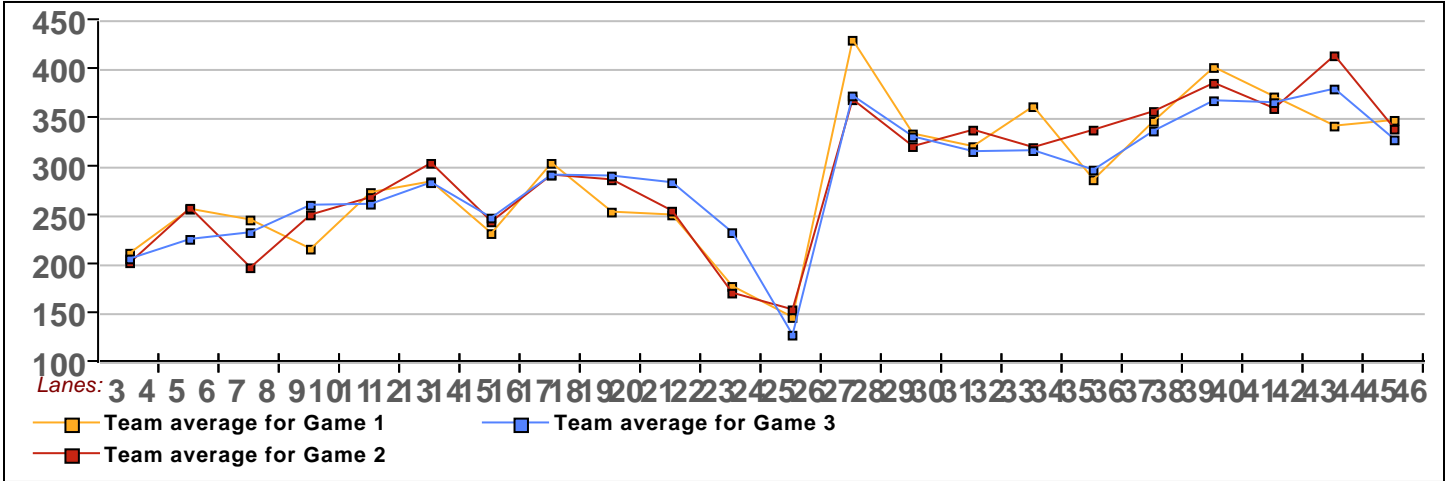

Average of Scores for Each Game