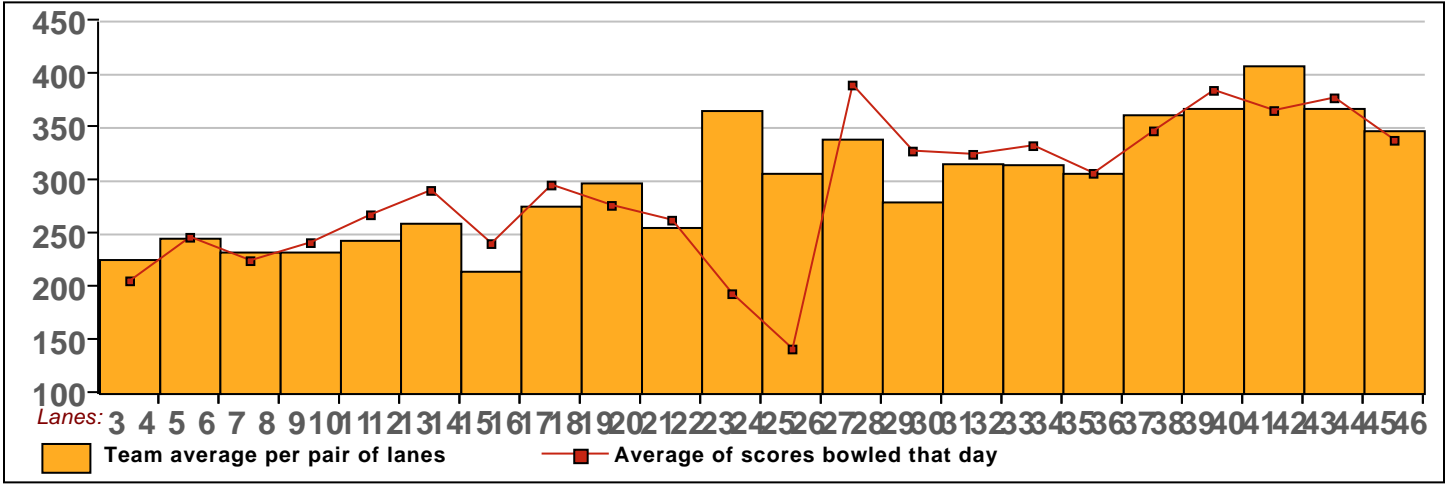

Team Average vs Avg of Scores