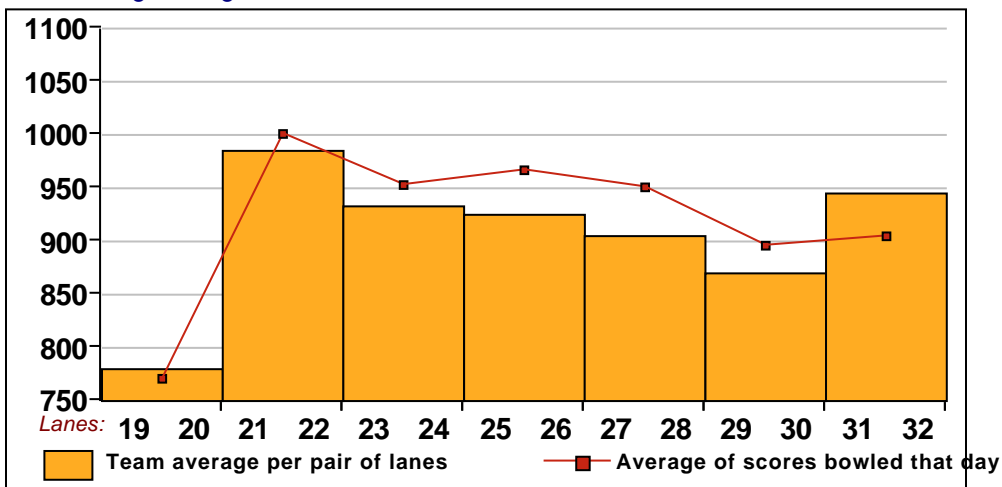

Team Average vs Avg of Scores