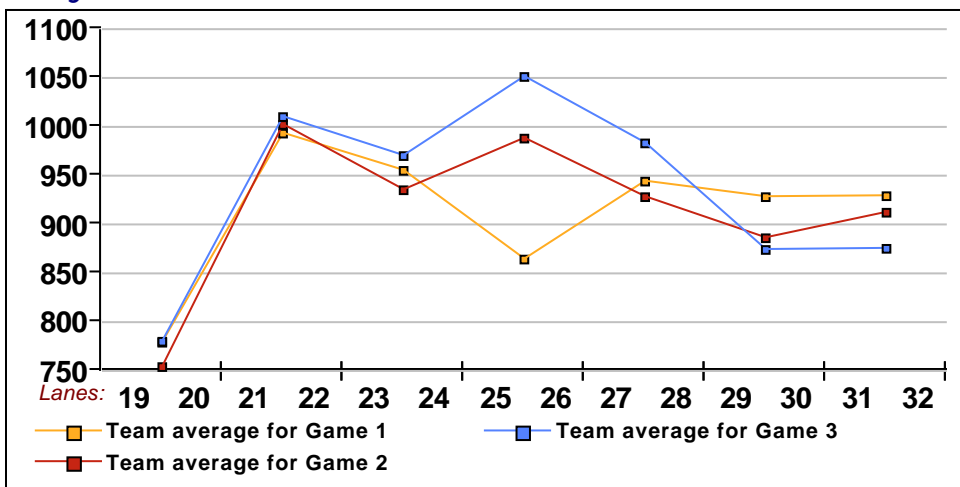

Average of Scores for Each Game