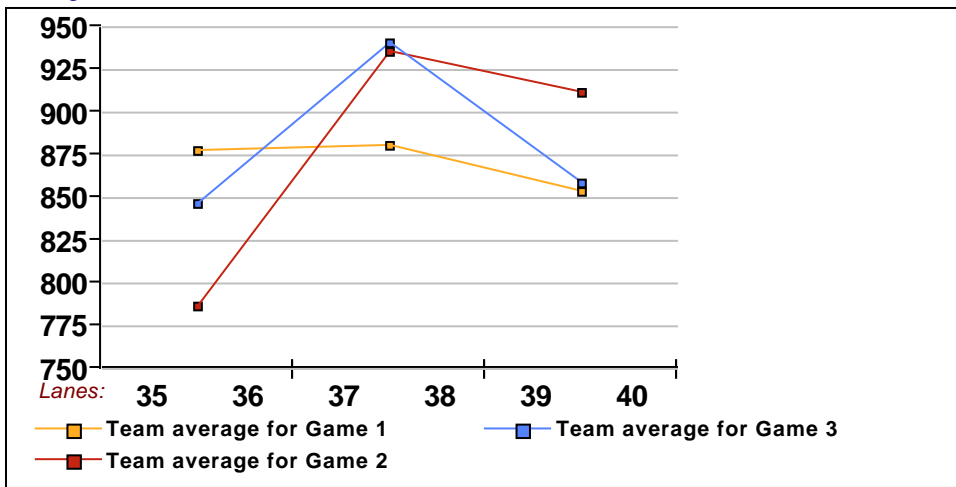

Average of Scores for Each Game