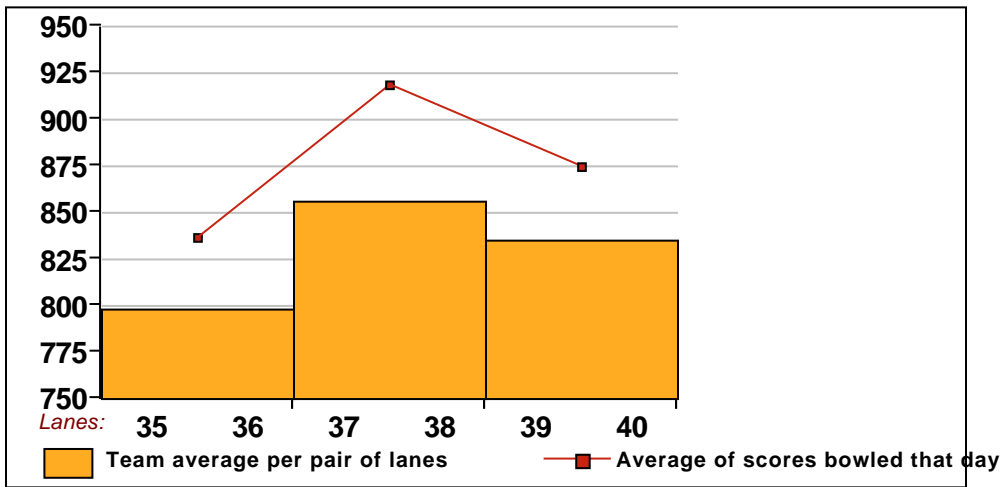

Team Average vs Avg of Scores