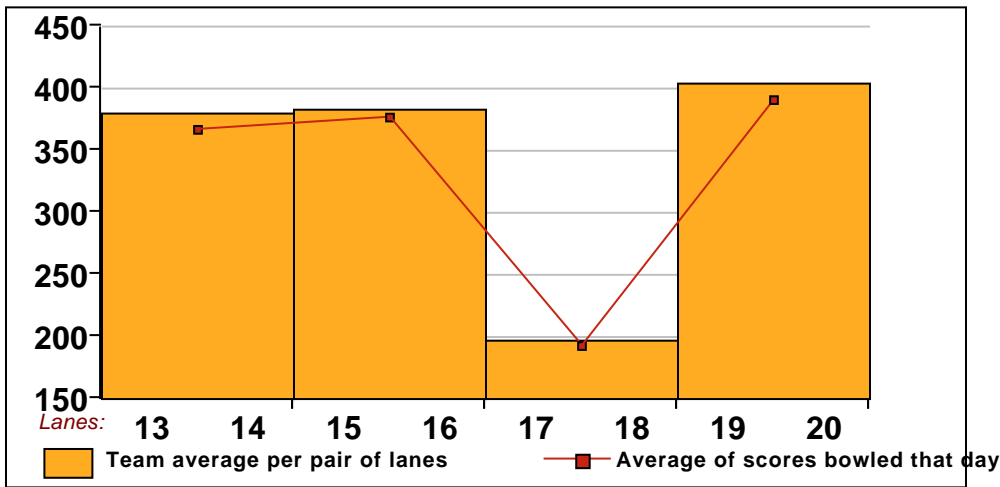

Team Average vs Avg of Scores