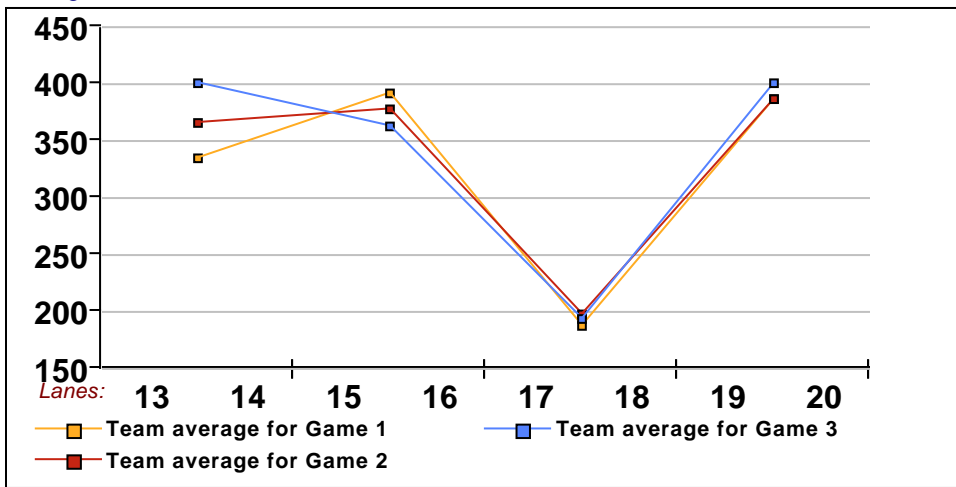

Average of Scores for Each Game