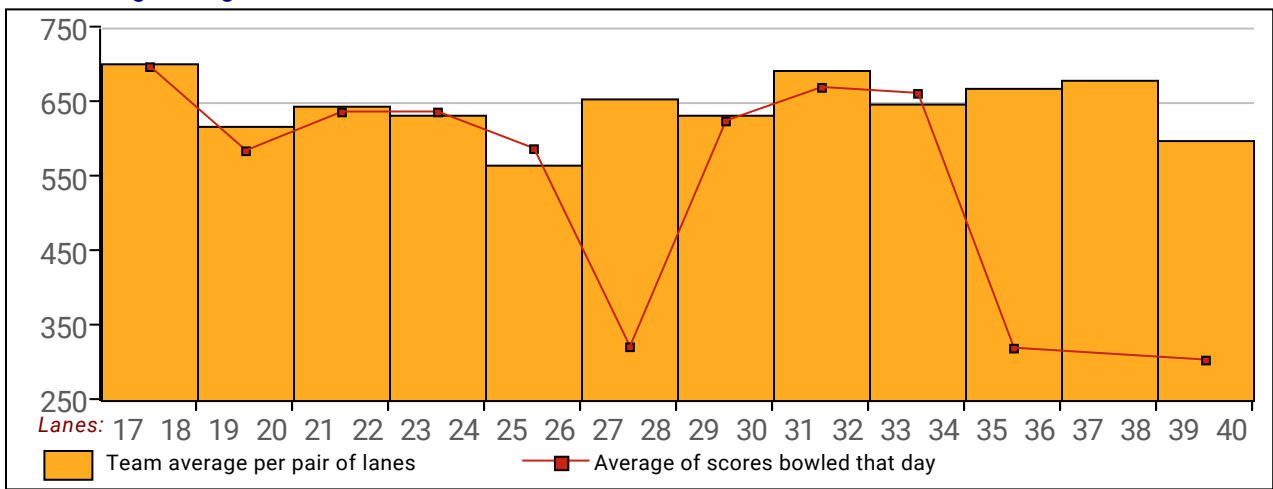

Team Average vs Avg of Scores