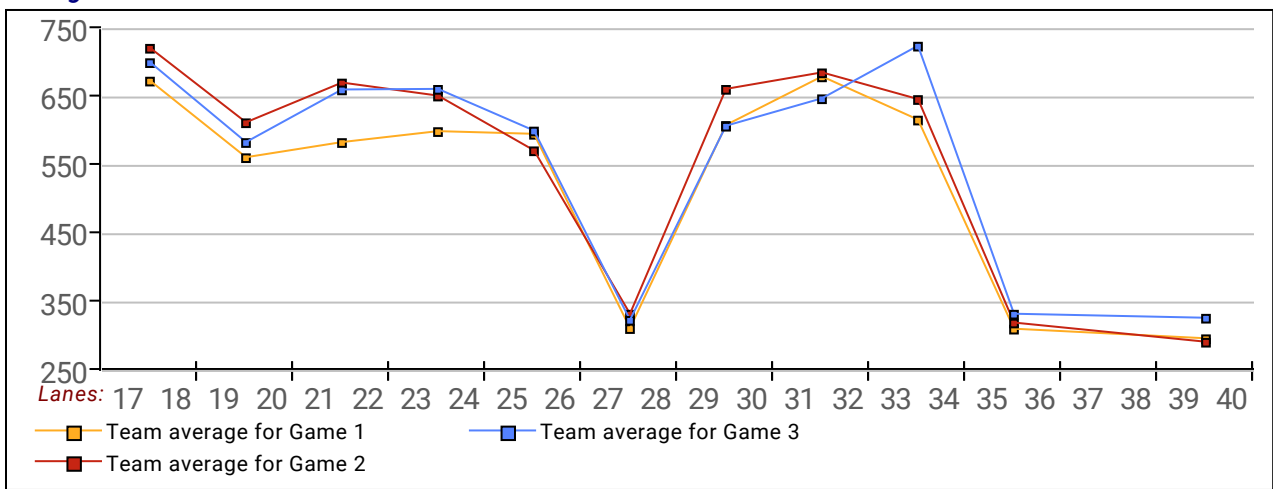

Average of Scores for Each Game