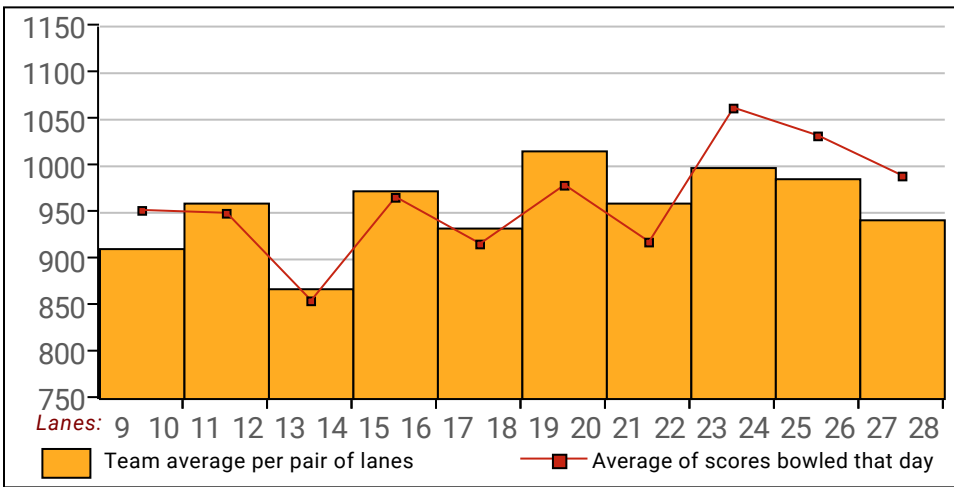

Team Average vs Avg of Scores