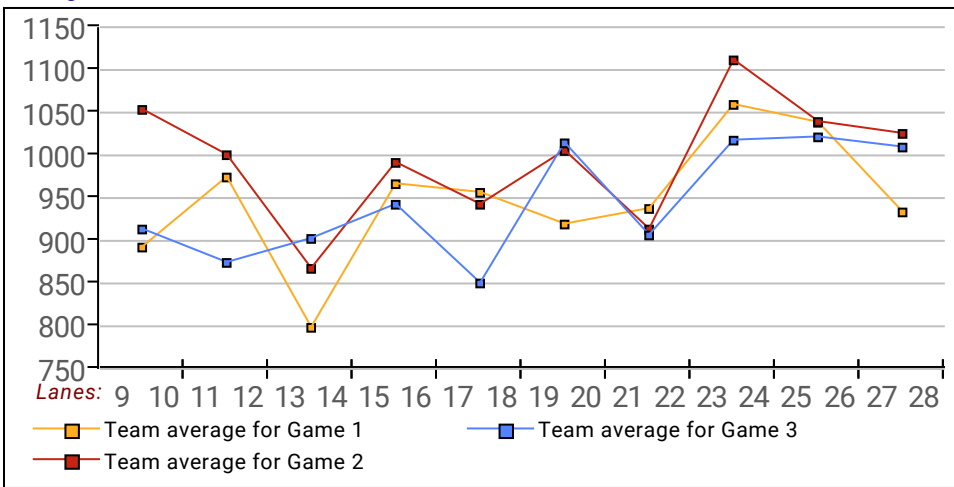

Average of Scores for Each Game