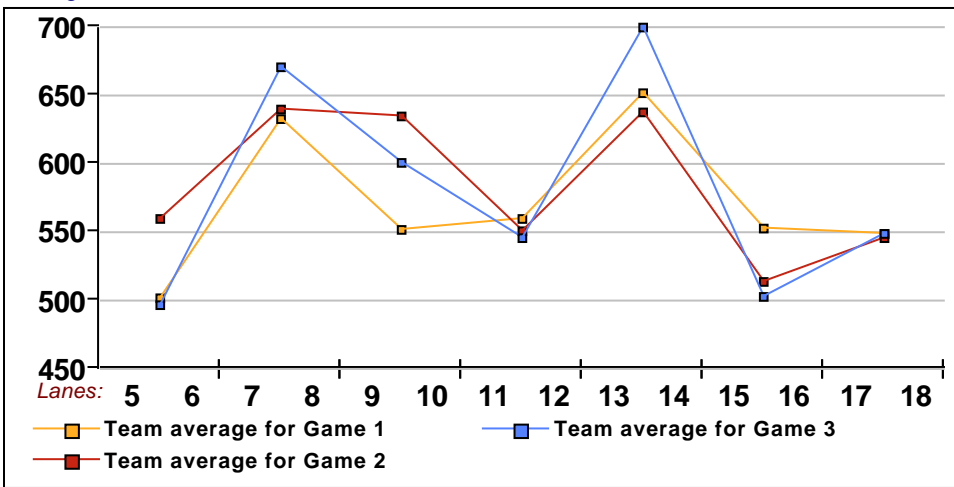

Average of Scores for Each Game