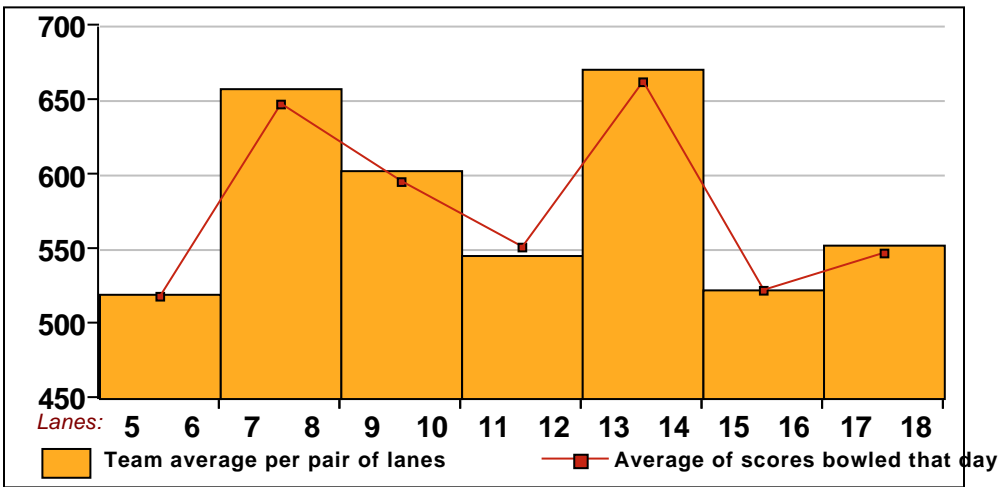

Team Average vs Avg of Scores