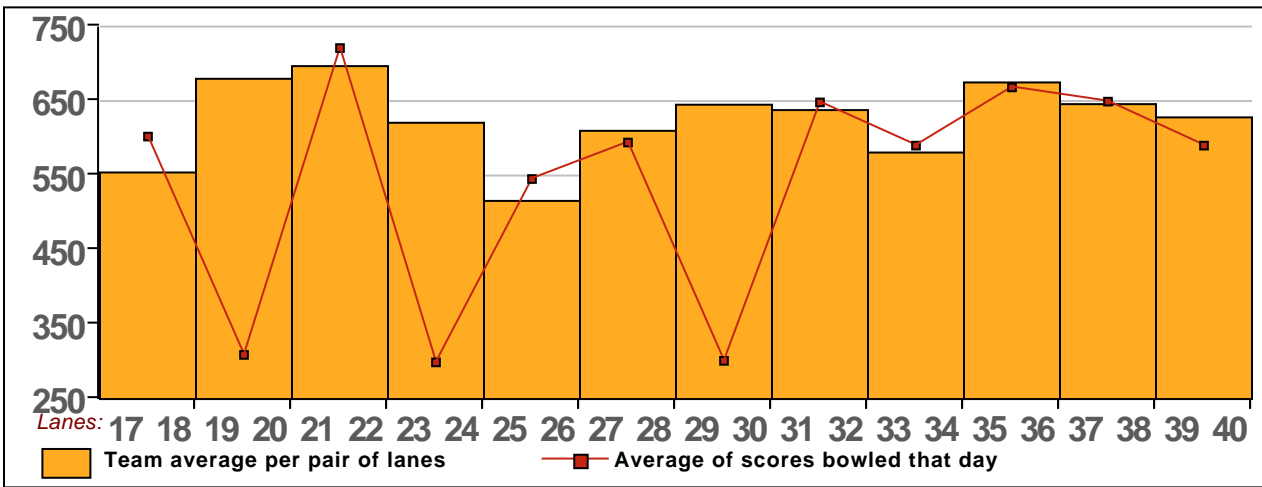

Team Average vs Avg of Scores