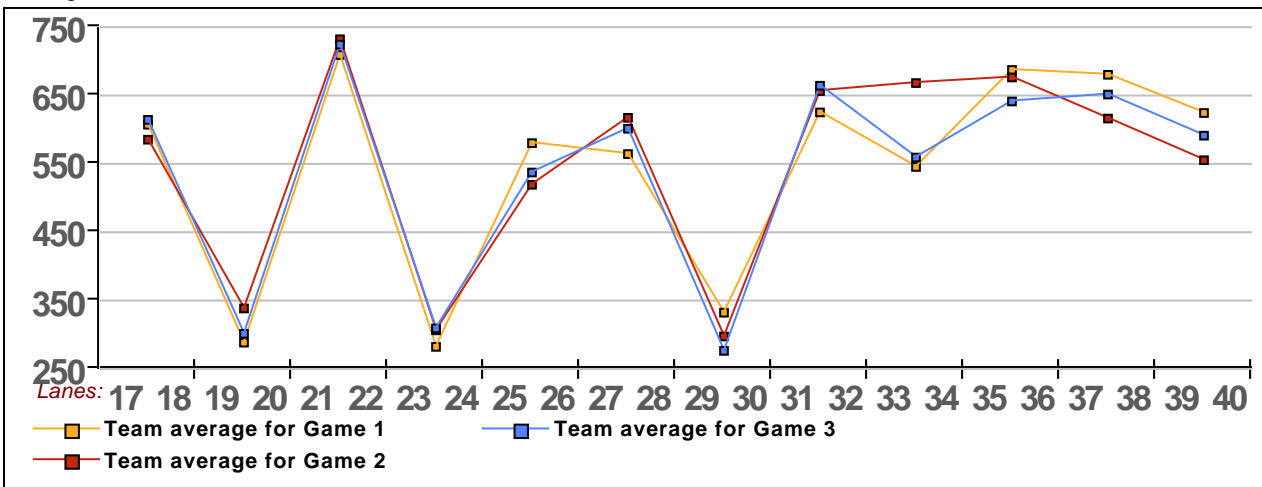

Average of Scores for Each Game