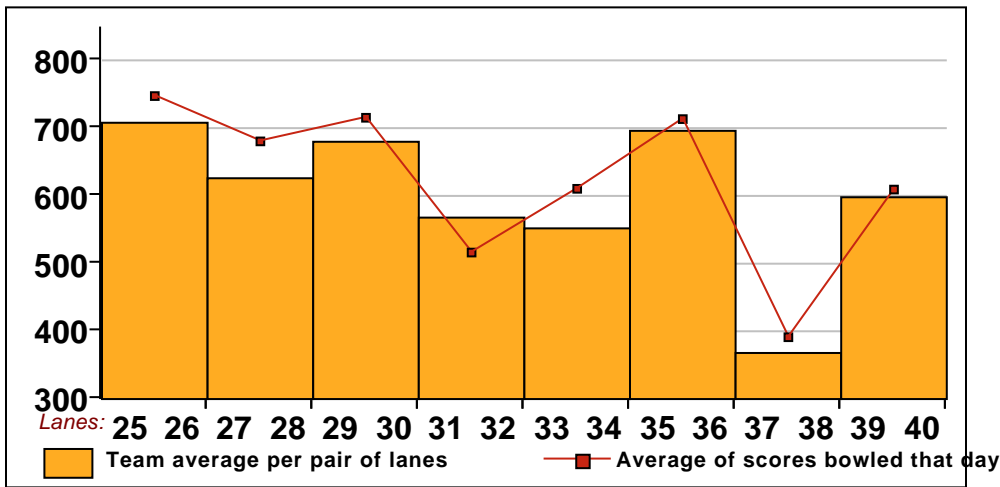

Team Average vs Avg of Scores