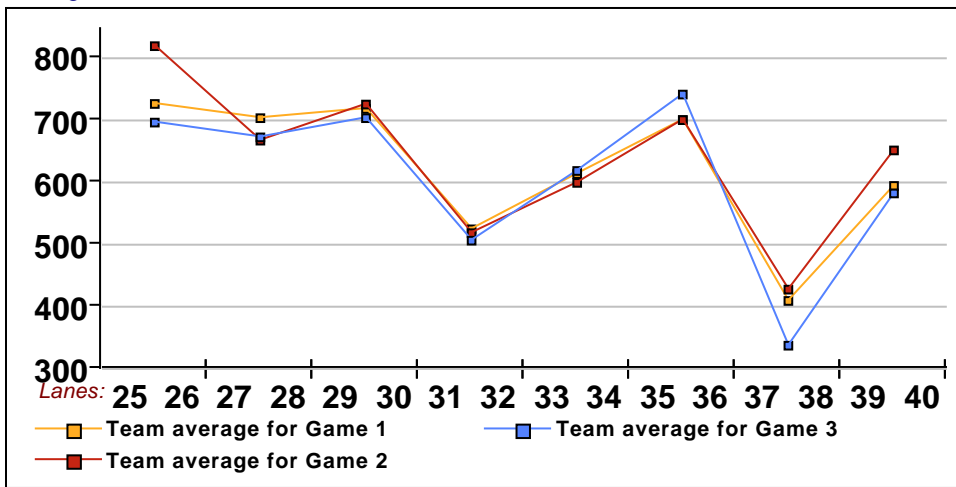

Average of Scores for Each Game