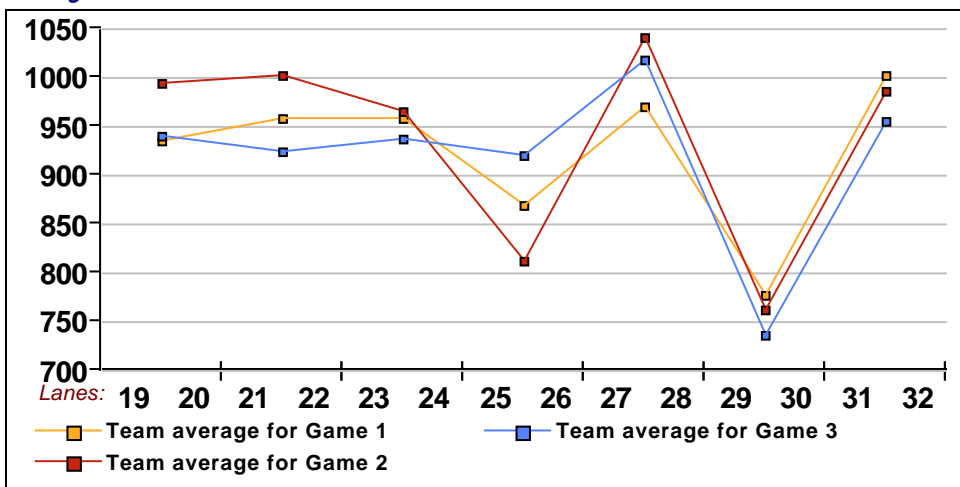

Average of Scores for Each Game