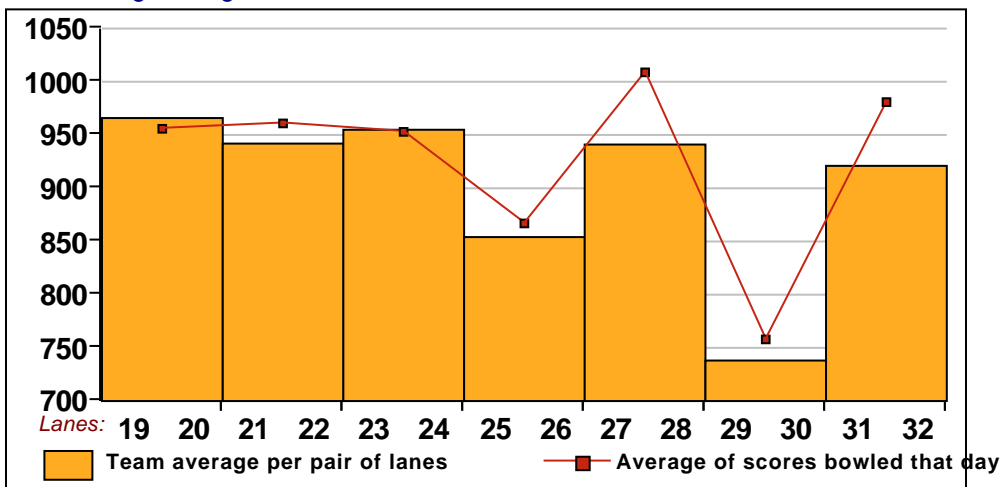

Team Average vs Avg of Scores