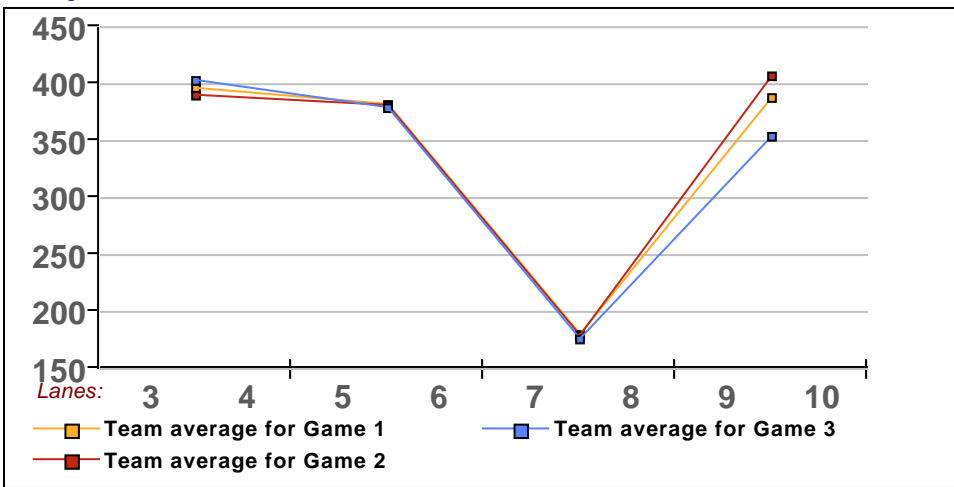

Average of Scores for Each Game