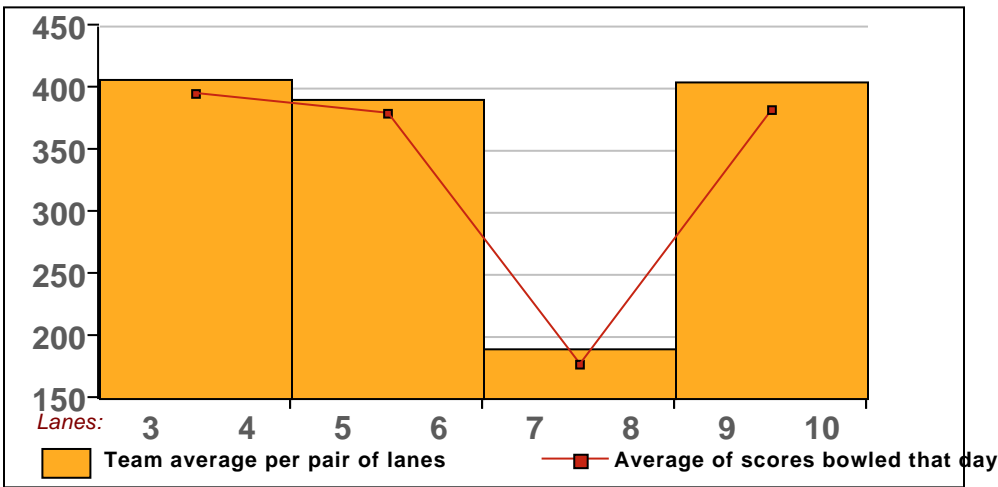

Team Average vs Avg of Scores