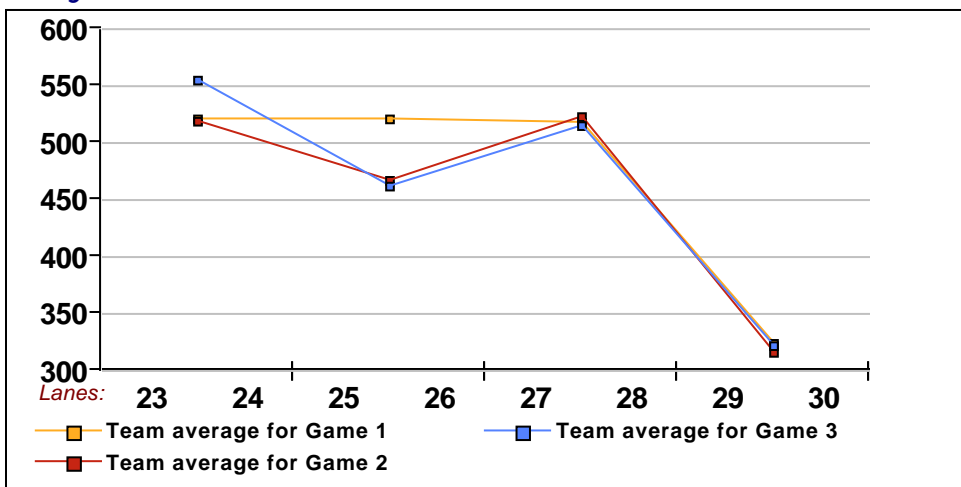

Average of Scores for Each Game