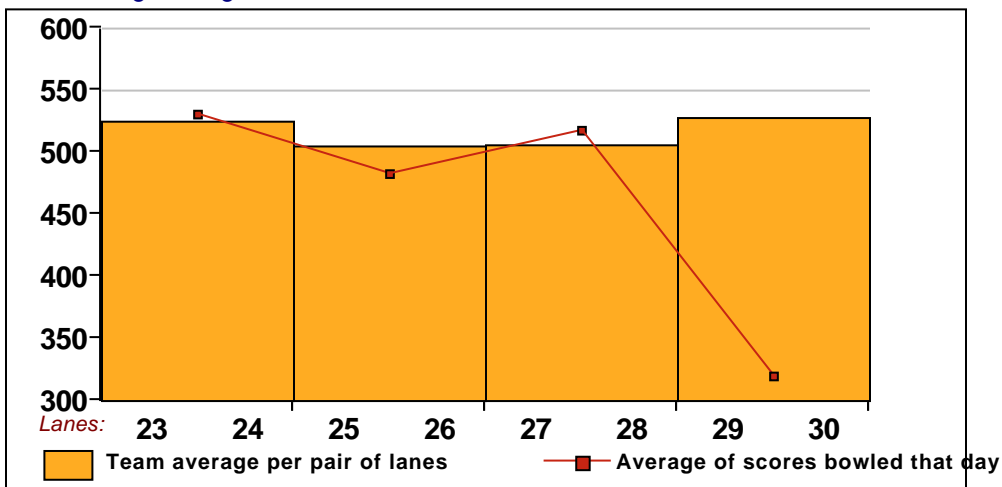

Team Average vs Avg of Scores