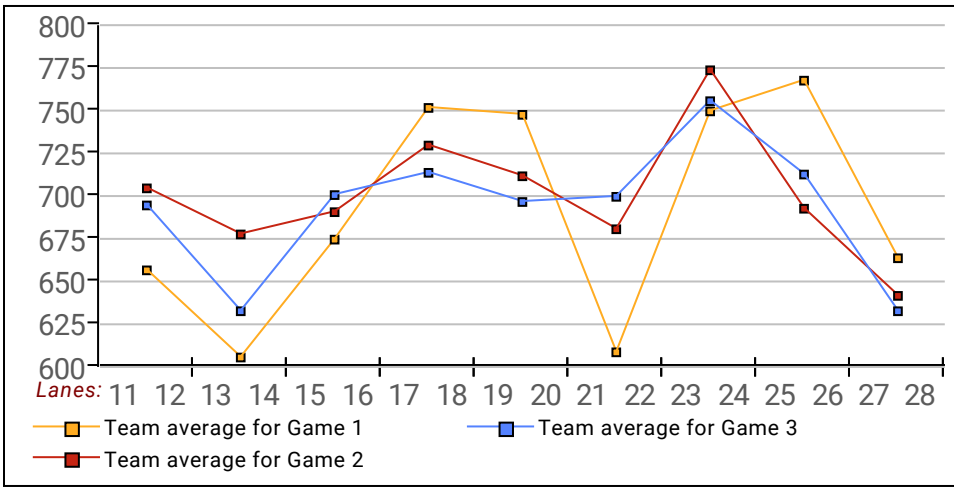

Average of Scores for Each Game