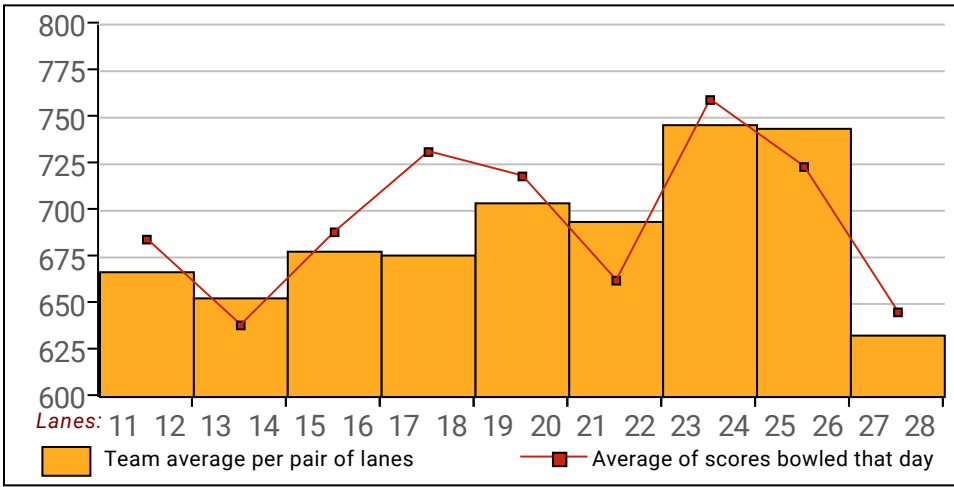

Team Average vs Avg of Scores