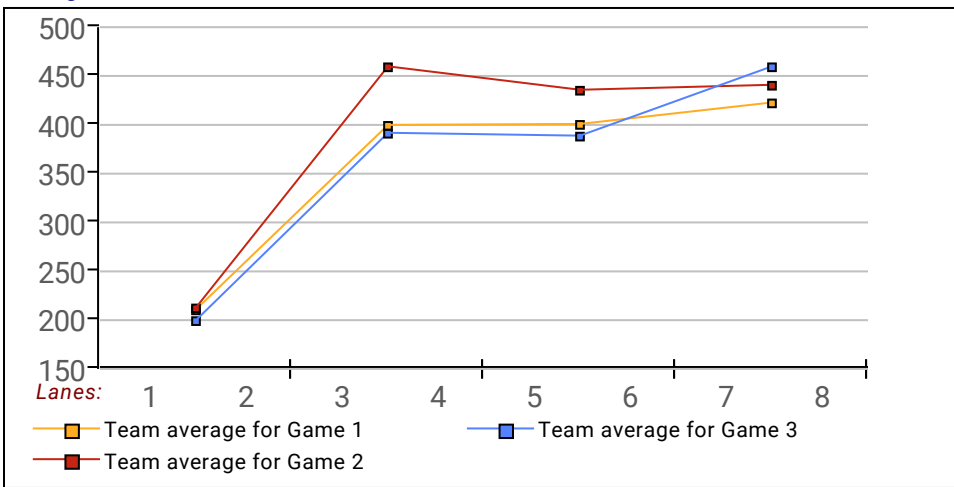

Average of Scores for Each Game