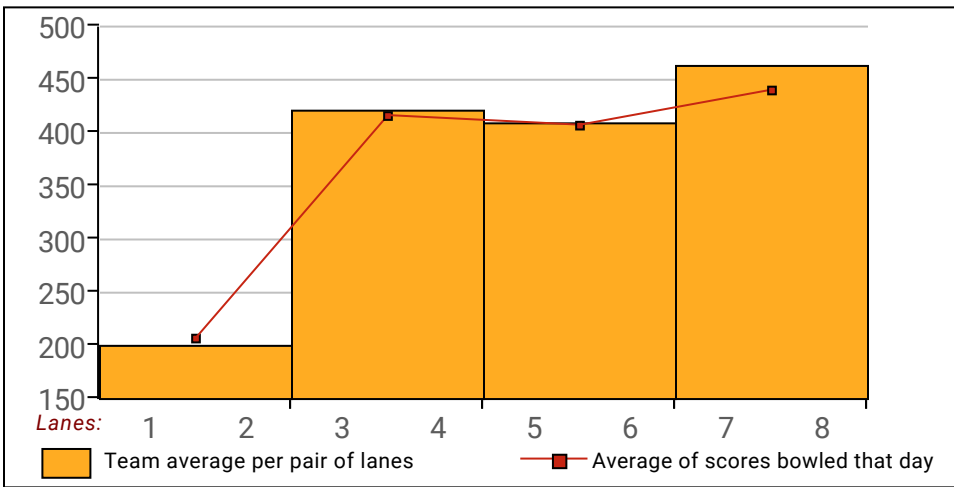

Team Average vs Avg of Scores