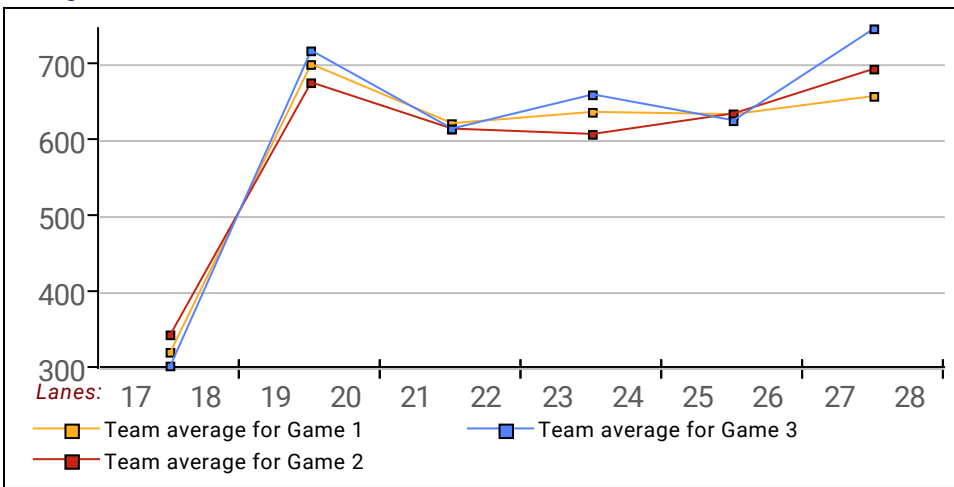

Average of Scores for Each Game