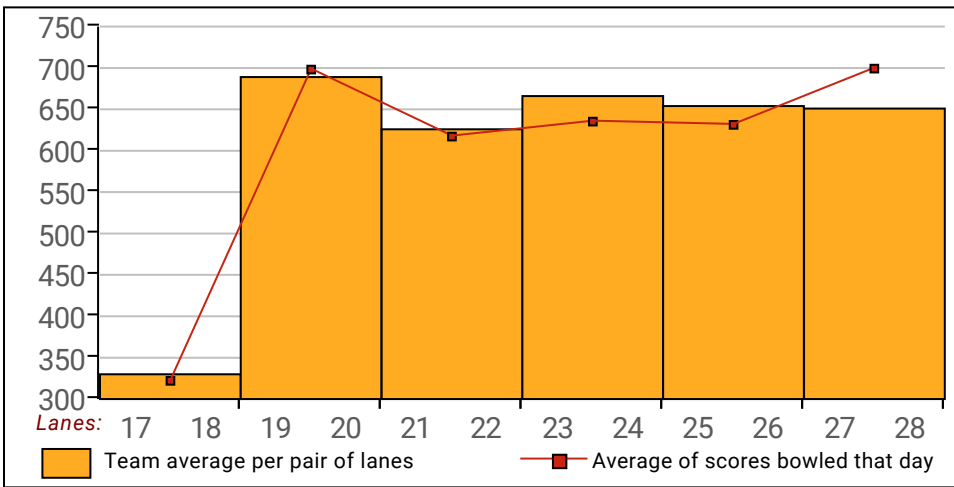

Team Average vs Avg of Scores