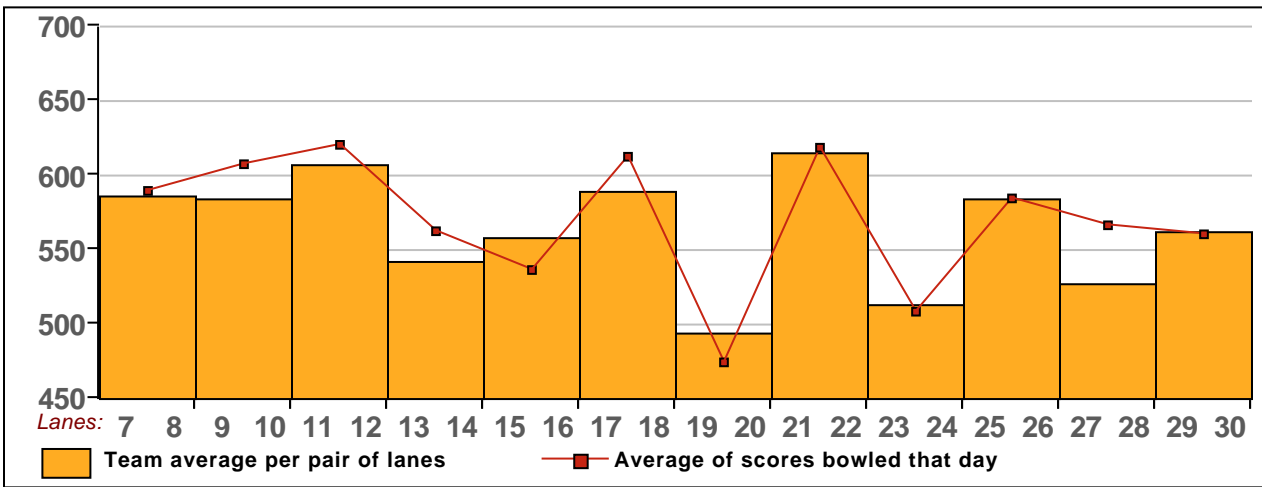

Team Average vs Avg of Scores