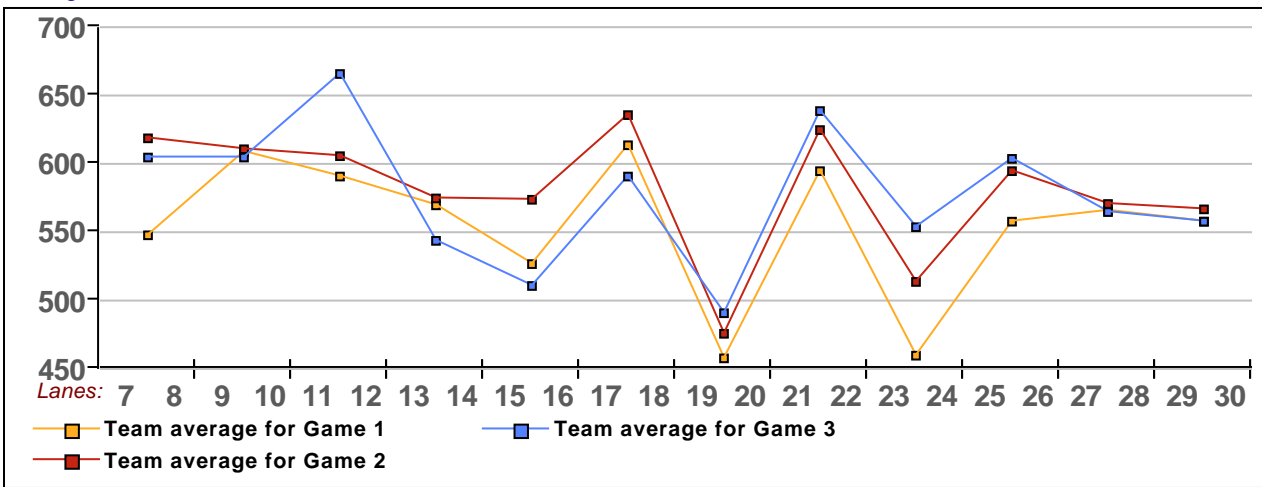

Average of Scores for Each Game