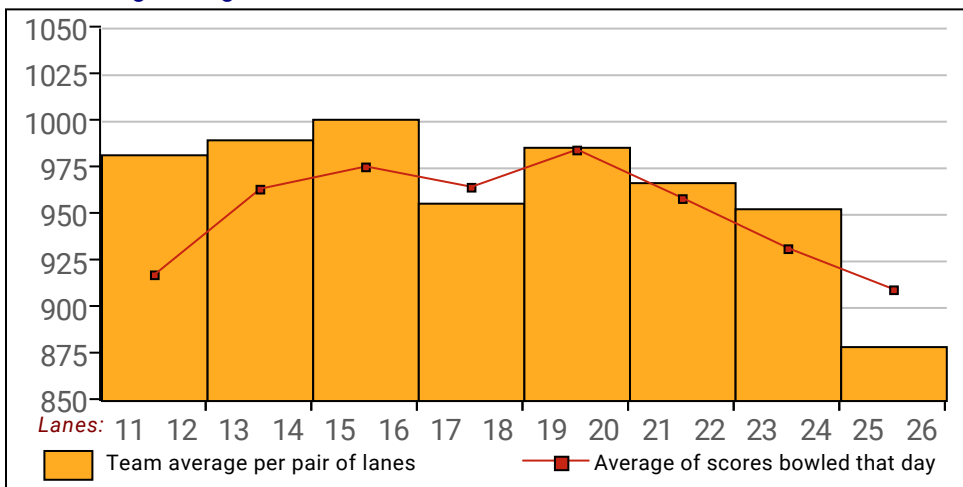

Team Average vs Avg of Scores