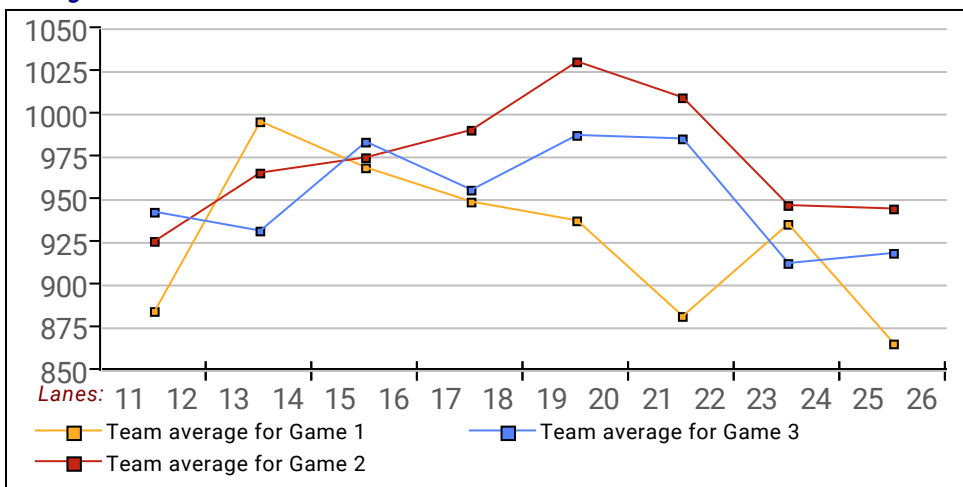

Average of Scores for Each Game