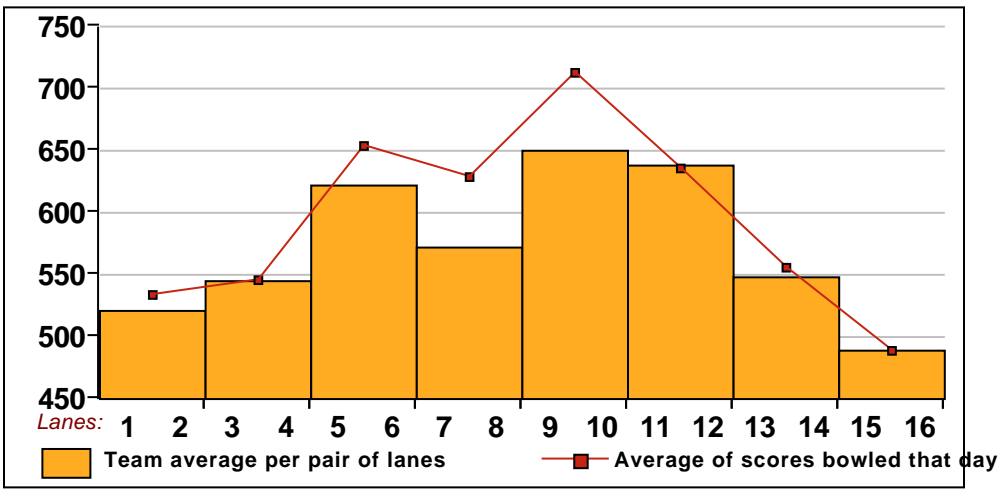

Team Average vs Avg of Scores