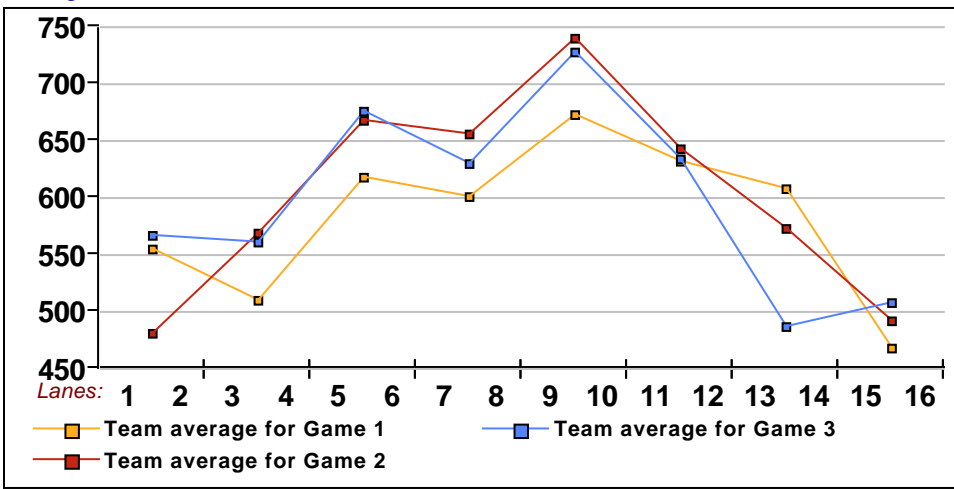

Average of Scores for Each Game