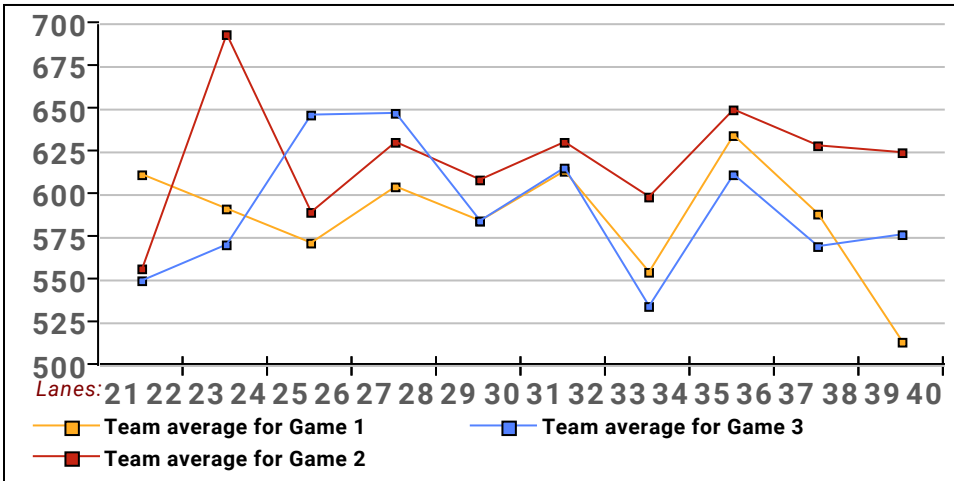

Average of Scores for Each Game