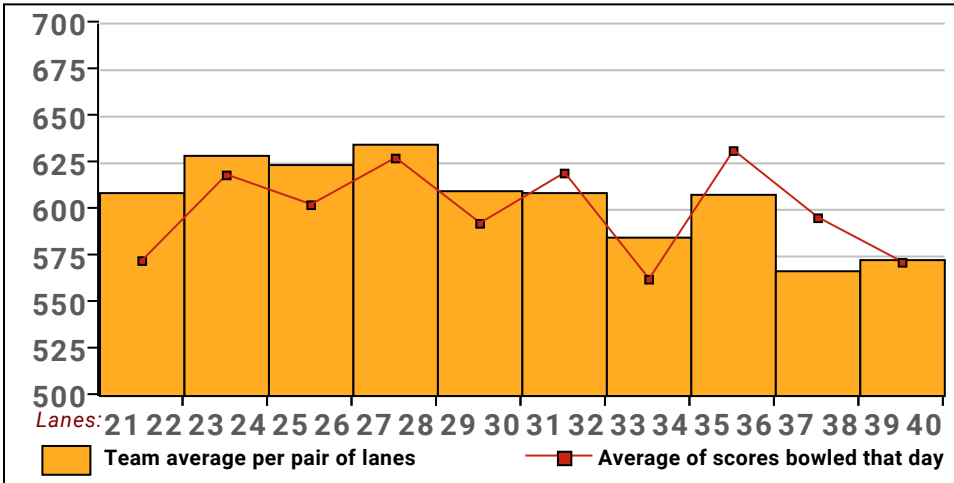

Team Average vs Avg of Scores