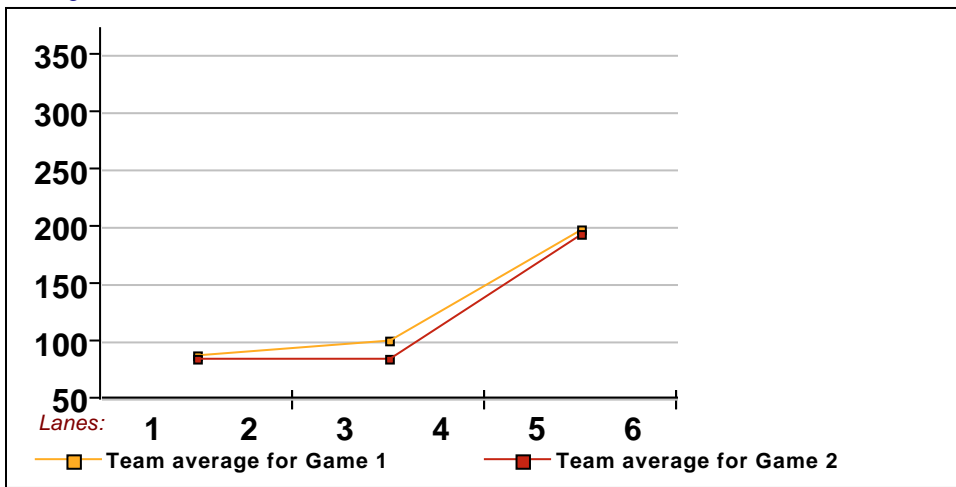

Average of Scores for Each Game