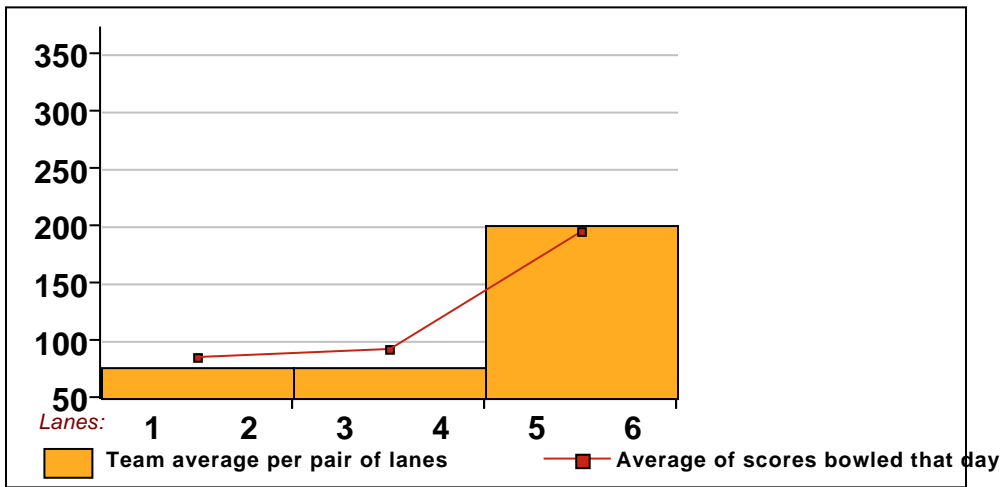

Team Average vs Avg of Scores