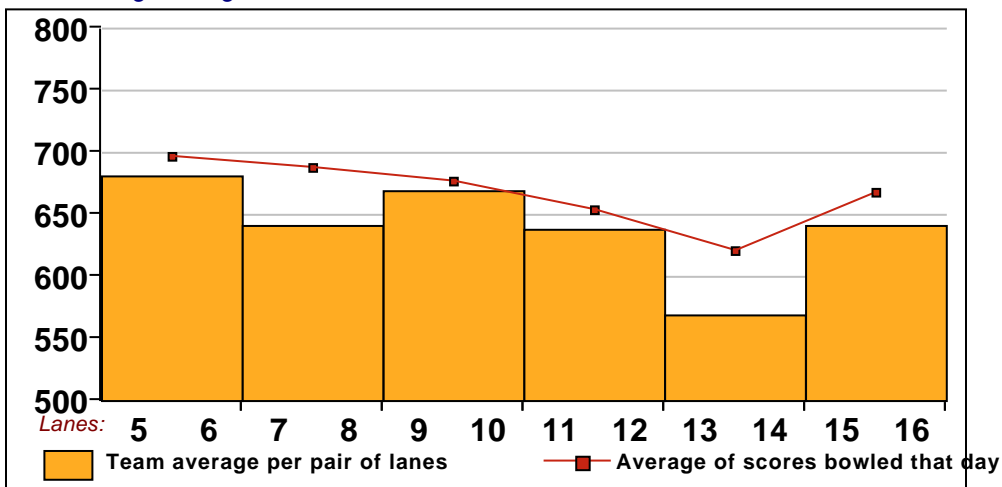

Team Average vs Avg of Scores