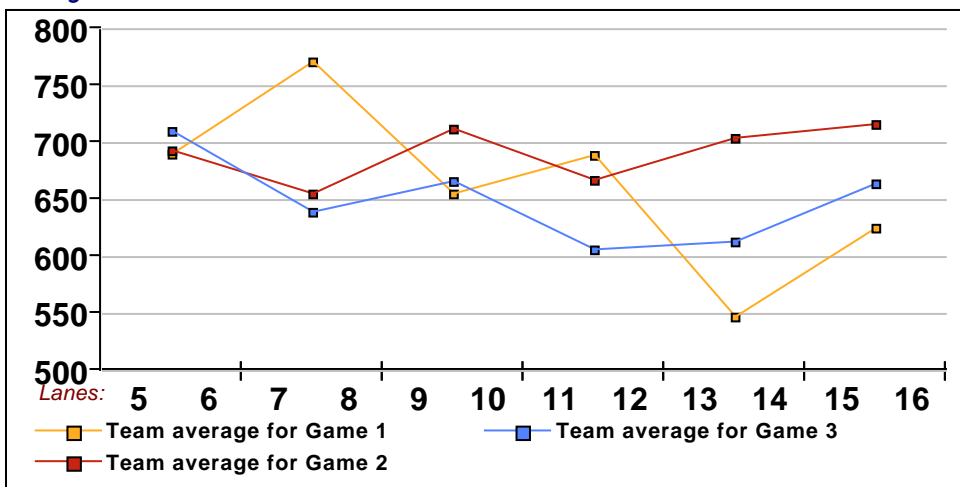

Average of Scores for Each Game