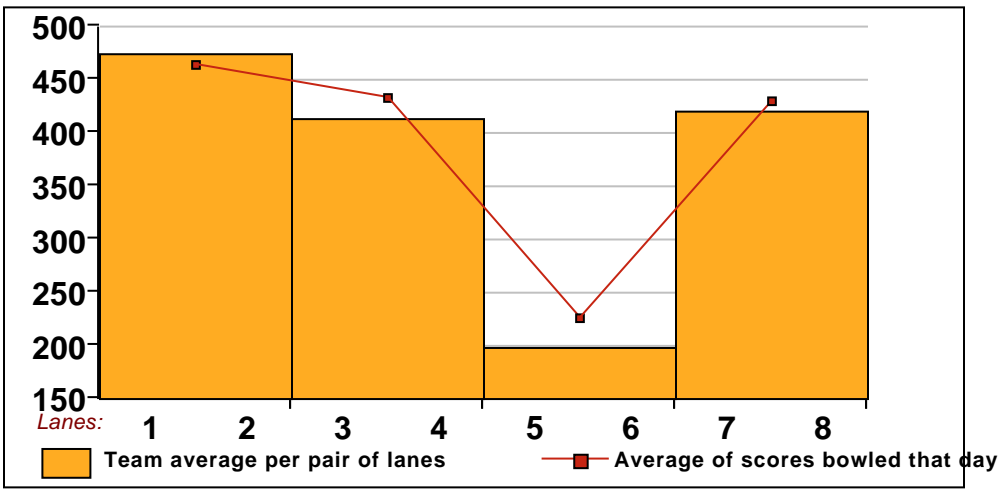

Team Average vs Avg of Scores