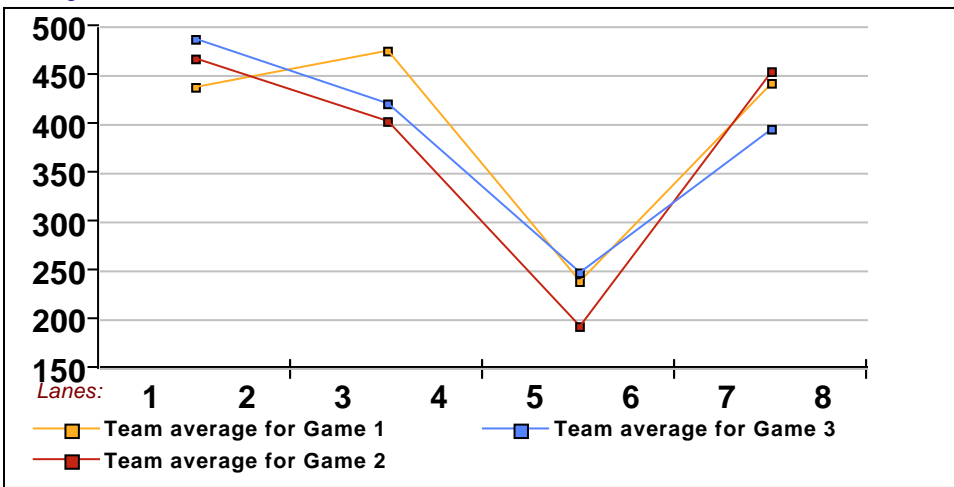

Average of Scores for Each Game