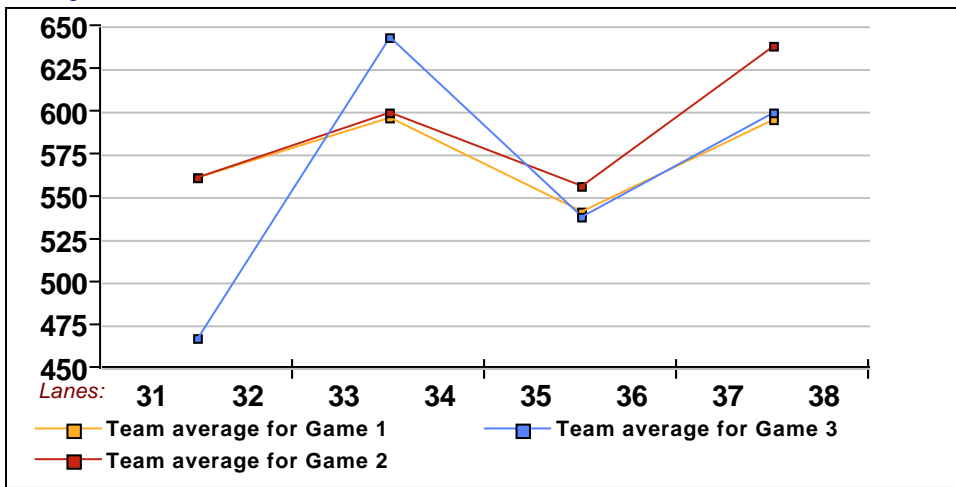

Average of Scores for Each Game