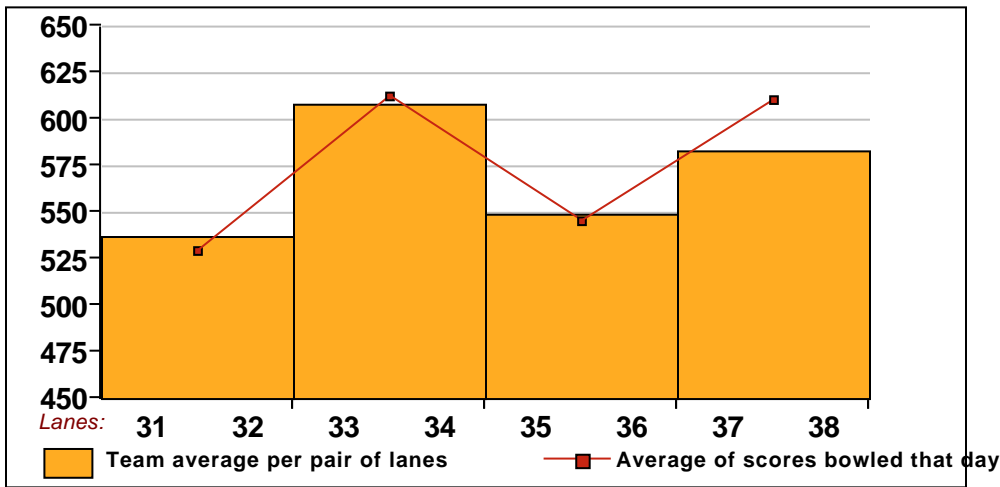

Team Average vs Avg of Scores