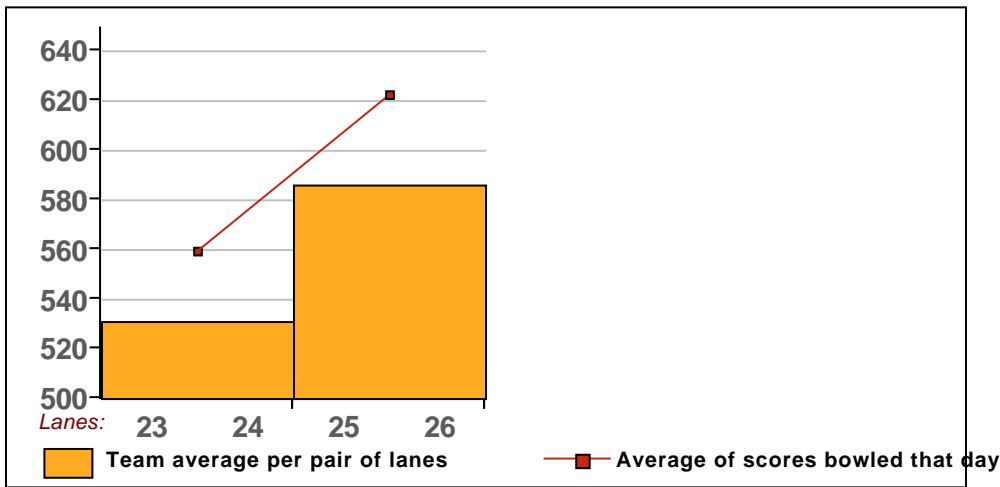

Team Average vs Avg of Scores