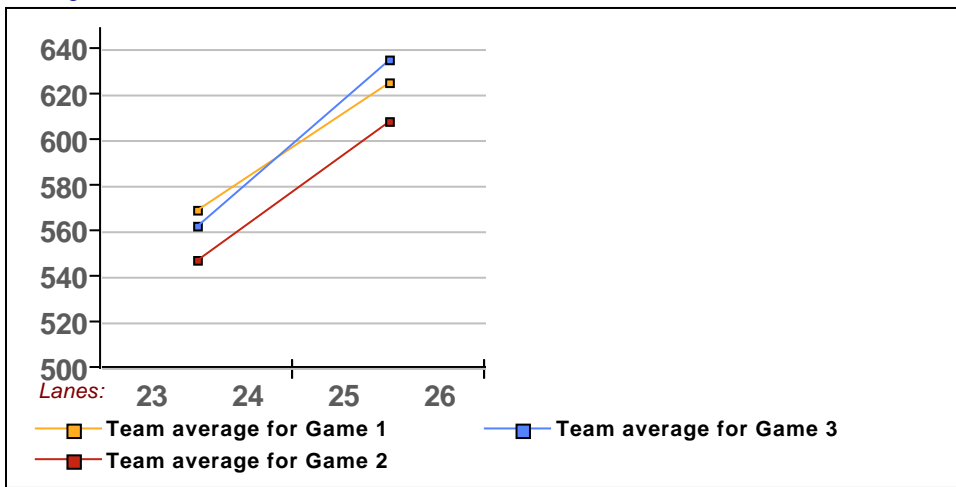

Average of Scores for Each Game