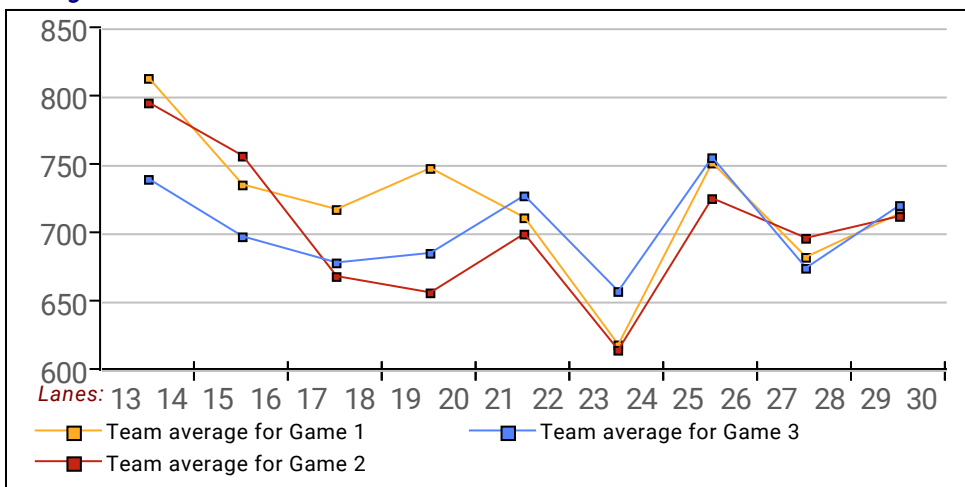

Average of Scores for Each Game