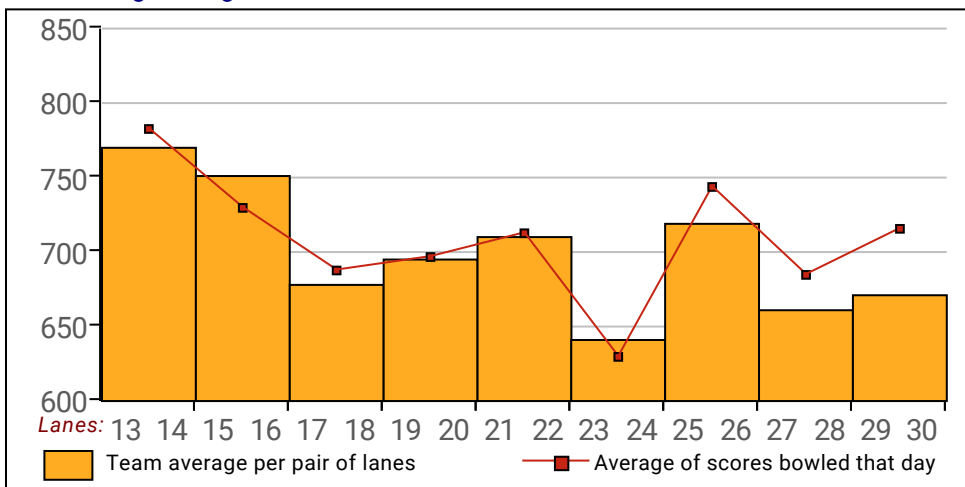

Team Average vs Avg of Scores