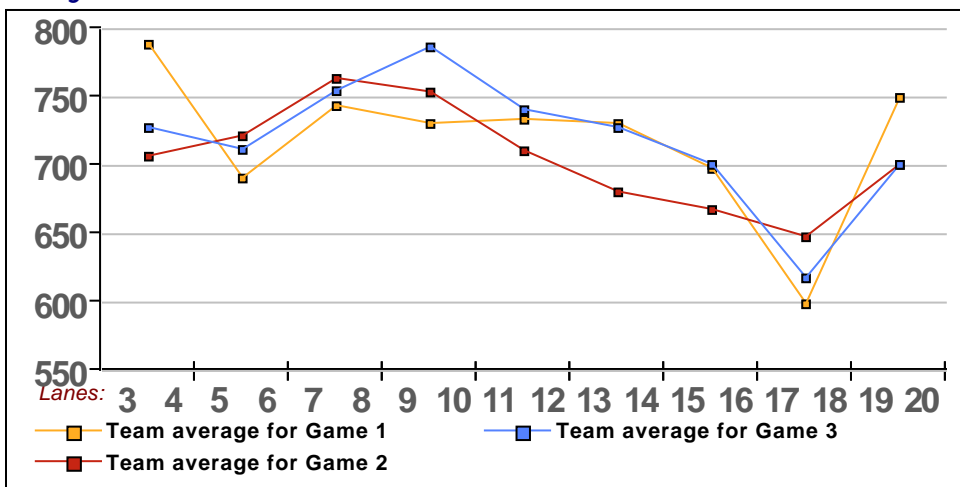

Average of Scores for Each Game