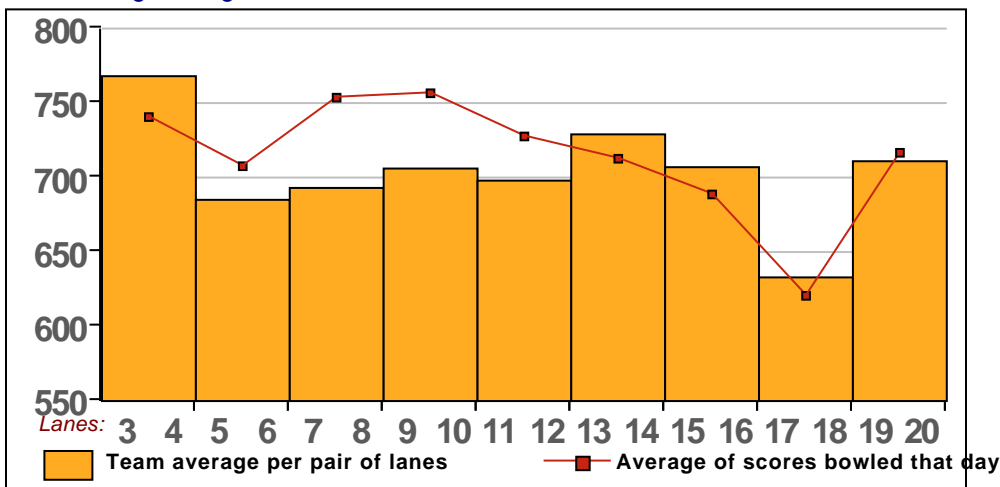

Team Average vs Avg of Scores